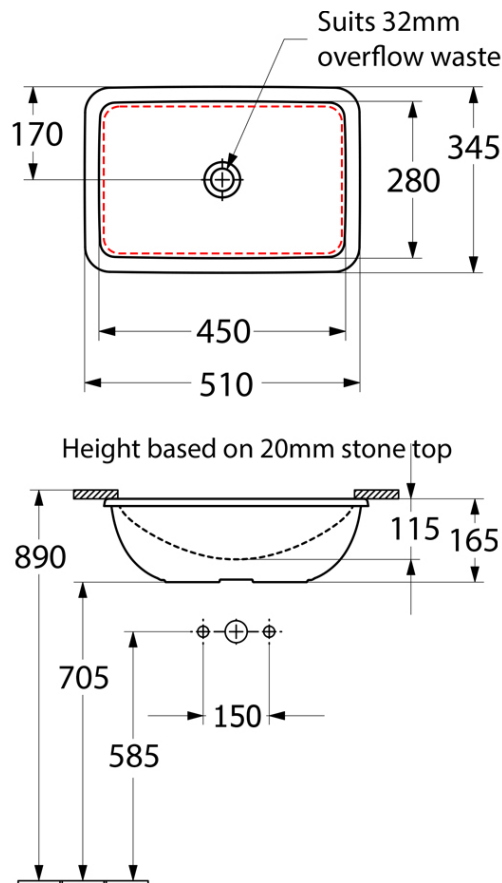

Loop Slim 450 Rect UC Basin NTH RW

Stone White CeramicPlus *

Product Image **Product Details**

Code: 4A5600RW
Brand: Villeroy & Boch
Range: Loop Slim
Warranty: 10 Years*
Product Width: 450 mm
Product Depth: 280 mm
WELS: N/A

Additional Features **Technical Specification**

Required Product

32mm Overflow Waste

Recommended Products

K316-DMW Ceramic Matt White waste or any of the K316-D PUW Series

Additional Notes

- Water capacity to bottom of overflow - 4.4lt
- Basin cutout in stone should be 8-10mm smaller all round than the basin ID

Installation Instructions

- * Position logo visible at the back of the basin
- * Slot overflow at the front

*Please visit argentaust.com.au/warranty to view the full warranty

Note: All dimensions are in millimetres and are subject to normal manufacturing variations. Always use the physical product measurements for cut-outs and rough-ins as the technical details shown may differ from the actual product. Use acetic cured silicone sealant. Do not use epoxy type adhesives. Clean with damp cloth. Do not use abrasive cleaners, liquids or pastes.