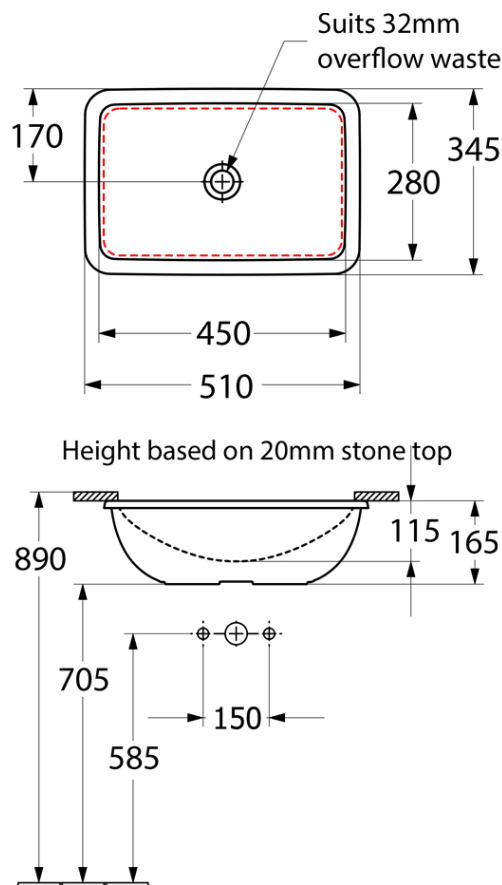

Loop Slim 450 Rect UC Basin NTH S5

Ebony Matt Black CeramicPlus *

Product Image **Product Details**

Code: 4A5600S5
Brand: Villeroy & Boch
Range: Loop Slim
Warranty: 10 Years*
Product Width: 450 mm
Product Depth: 280 mm
WELS: N/A

Additional Features **Technical Specification**

Required Product
 32mm Overflow Waste

Recommended Products
 K316-DMB Matt Black waste or any of the K316-D PUW Series

Additional Notes

- Water capacity to bottom of overflow - 4.4lt
- Basin cutout in stone should be 8-10mm smaller all round than the basin ID

Installation Instructions

- * Position logo visible at the back of the basin
- * Slot overflow at the front

*Please visit argentaust.com.au/warranty to view the full warranty

Note: All dimensions are in millimetres and are subject to normal manufacturing variations. Always use the physical product measurements for cut-outs and rough-ins as the technical details shown may differ from the actual product. Use acetic cured silicone sealant. Do not use epoxy type adhesives. Clean with damp cloth. Do not use abrasive cleaners, liquids or pastes.