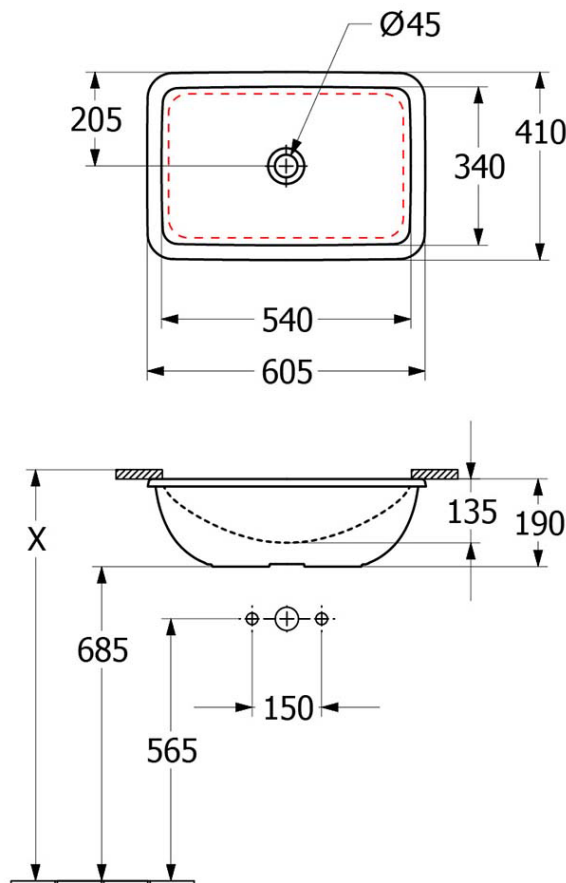

Loop Slim 540 Rect UC Basin NTH

Product Image

Product Details

Code:	4A570001
Brand:	Villeroy & Boch
Range:	Loop Slim
Warranty:	10 Years*
Product Width:	540 mm
Product Depth:	340 mm
WELS:	N/A

NOTE: Change to Basin Dimensions March 2024

Additional Features

Required Product

32mm Overflow waste

Recommended Products

K316-D PUW Series

Additional Notes

- Water Capacity to bottom of overflow - 5.4lt
- Position V&B logo visible at the back of the basin & Overflow at the front

Installation Instructions

- * Standard Ceramic dimensional tolerances apply +/- 2%
- * Responsibility is with cabinet designer/manufacturer to ensure adequate tolerances
- * Basin cutout in benchtop should be 8-10mm smaller all round than the actual basin ID

Technical Specification

*Please visit argentaust.com.au/warranty to view the full warranty

Note: All dimensions are in millimetres and are subject to normal manufacturing variations. It is recommended to use the physical product measurements for cut-outs and rough-ins as the technical details shown may differ from the actual product. Use acetic cured silicone sealant. Do not use epoxy type adhesives. Clean with damp cloth. Do not use abrasive cleaners, liquids or pastes.