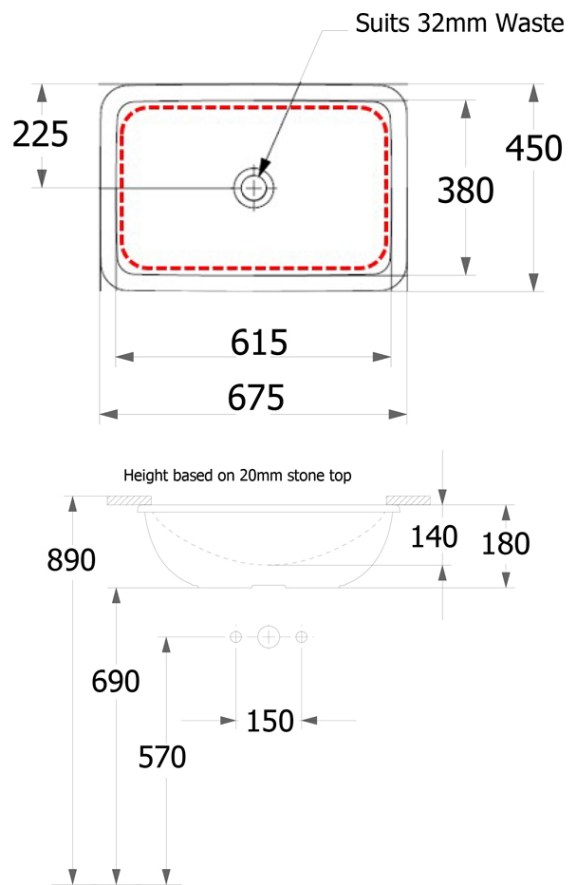

Loop Slim 615 Rect UC Basin NTH

Product Image **Product Details**

Code: 4A580001
Brand: Villeroy & Boch
Range: Loop Slim
Warranty: 10 Years*
Product Width: 615 mm
Product Depth: 380 mm
WELS: N/A

Additional Features **Technical Specification**

Required Product
 32mm Overflow Waste

Recommended Products
 K316-D PUW Series

Additional Notes

- Water capacity to bottom of overflow - 6.3lt
- Basin cutout in stone should be 8-10mm smaller all round than the basin ID

Installation Instructions

- * Position logo visible at the back of the basin
- * Slot overflow at the front

*Please visit argentaust.com.au/warranty to view the full warranty

Note: All dimensions are in millimetres and are subject to normal manufacturing variations. Always use the physical product measurements for cut-outs and rough-ins as the technical details shown may differ from the actual product. Use acetic cured silicone sealant. Do not use epoxy type adhesives. Clean with damp cloth. Do not use abrasive cleaners, liquids or pastes.