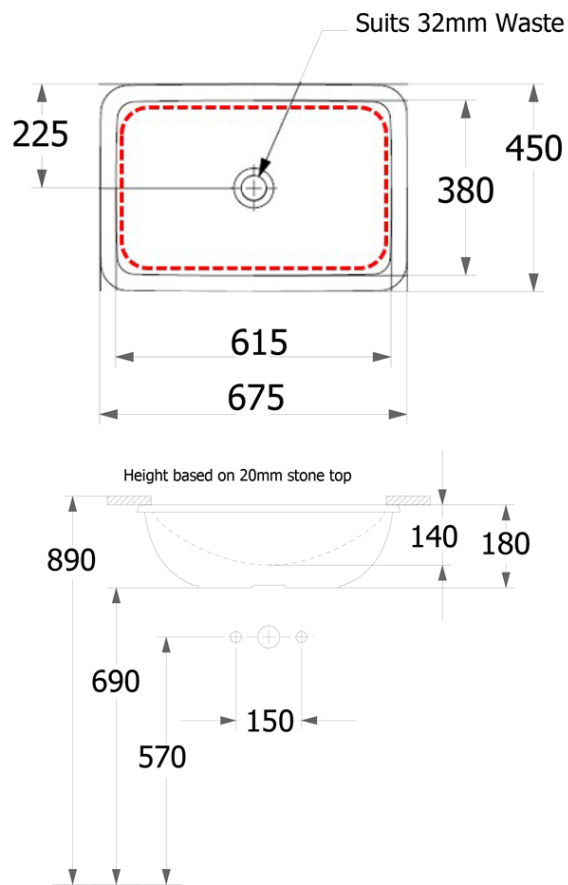

Loop Slim 615 Rect UC Basin NTH S5

Ebony Matt Black CeramicPlus *

Product Image **Product Details**

Code: 4A5800S5
Brand: Villeroy & Boch
Range: Loop Slim
Warranty: 10 Years*
Product Width: 615 mm
Product Depth: 380 mm
WELS: N/A

Additional Features **Technical Specification**

Required Product

32mm Overflow Waste

Recommended Products

K316-DMB Matt Black waste or any of the K316-D PUW Series

Additional Notes

- Water capacity to bottom of overflow - 6.3lt
- Basin cutout in stone should be 8-10mm smaller all round than the basin ID

Installation Instructions

- * Position logo visible at the back of the basin
- * Slot overflow at the front

*Please visit argentaust.com.au/warranty to view the full warranty

Note: All dimensions are in millimetres and are subject to normal manufacturing variations. Always use the physical product measurements for cut-outs and rough-ins as the technical details shown may differ from the actual product. Use acetic cured silicone sealant. Do not use epoxy type adhesives. Clean with damp cloth. Do not use abrasive cleaners, liquids or pastes.