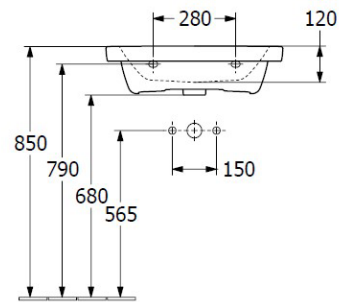

Subway 3.0 600 Wall Basin

1 Tap hole, Slot Overflow, TitanCeram, Trap Cover

Product Image

Image depicted without trap cover

Product Details

| | |
|-----------------|-------------------|
| Code: | 4A706001TB |
| Brand: | Villeroy & Boch |
| Range: | Subway 3.0 |
| Warranty: | 10 Years* |
| Product Width: | 600 mm |
| Product Depth: | 470 mm |
| Product Height: | 45 mm |

Additional Features

Required Product
32mm Waste

Recommended Products
K316-D Pop Up Waste Series

Additional Notes

- TitanCeram Slim Edge Basin with Slot Overflow
- Trap Cover

Installation Instructions
* Supplied with 9961 Mounting set

Technical Specification

*Please visit argentaust.com.au/warranty to view the full warranty

Note: All dimensions are in millimetres and are subject to normal manufacturing variations. Always use the physical product measurements for cut-outs and rough-ins as the technical details shown may differ from the actual product. Use acetic cured silicone sealant. Do not use epoxy type adhesives. Clean with damp cloth. Do not use abrasive cleaners, liquids or pastes.