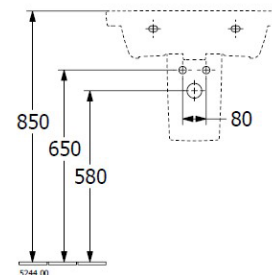

Subway 3.0 600 Wall Basin

1 Tap hole, Slot Overflow, TitanCeram, Trap Cover

Product Image

Image depicted without trap cover

Product Details

| | |
|-----------------|-------------------|
| Code: | 4A706001TB |
| Brand: | Villeroy & Boch |
| Range: | Subway 3.0 |
| Warranty: | 10 Years* |
| Product Width: | 600 mm |
| Product Depth: | 470 mm |
| Product Height: | 45 mm |

Additional Features

Required Product
32mm Waste

Recommended Products
K316-D Pop Up Waste Series

Additional Notes

- TitanCeram Slim Edge Basin with Slot Overflow
- Trap Cover

Installation Instructions
* Supplied with 9961 Mounting set

Technical Specification

*Please visit argentaust.com.au/warranty to view the full warranty

Note: All dimensions are in millimetres and are subject to normal manufacturing variations. Always use the physical product measurements for cut-outs and rough-ins as the technical details shown may differ from the actual product. Use acetic cured silicone sealant. Do not use epoxy type adhesives. Clean with damp cloth. Do not use abrasive cleaners, liquids or pastes.