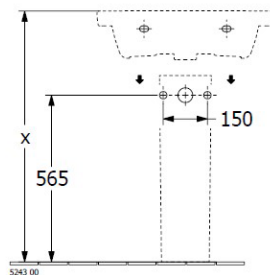

Additional Features

Required Product
32mm Waste

Recommended Products
K316-D Pop Up Waste Series

Additional Notes

- TitanCeram Slim Edge Basin with Slot Overflow
- Trap Cover

Installation Instructions
* Supplied with 9961 Mounting set

Technical Specification

*Please visit argentaust.com.au/warranty to view the full warranty

Note: All dimensions are in millimetres and are subject to normal manufacturing variations. Always use the physical product measurements for cut-outs and rough-ins as the technical details shown may differ from the actual product. Use acetic cured silicone sealant. Do not use epoxy type adhesives. Clean with damp cloth. Do not use abrasive cleaners, liquids or pastes.