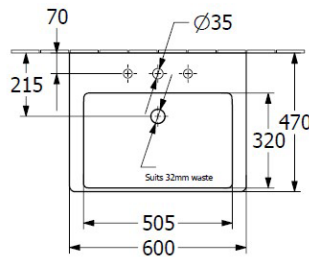

Additional Features

Required Product
32mm Waste

Recommended Products
K316-D Pop Up Waste Series

Additional Notes

- TitanCeram Slim Edge Basin with Slot Overflow
- Trap Cover

Installation Instructions
* Supplied with 9961 Mounting set

Technical Specification

*Please visit argentaust.com.au/warranty to view the full warranty

Note: All dimensions are in millimetres and are subject to normal manufacturing variations. Always use the physical product measurements for cut-outs and rough-ins as the technical details shown may differ from the actual product. Use acetic cured silicone sealant. Do not use epoxy type adhesives. Clean with damp cloth. Do not use abrasive cleaners, liquids or pastes.