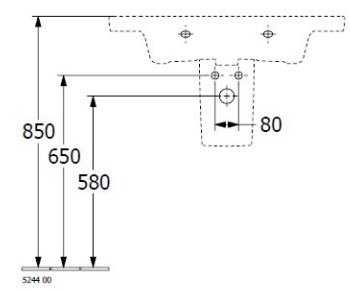

# Subway 3.0 800 Wall Basin

1 Tap hole, Slot Overflow, TitanCeram

**Product Image**

**Product Details**

<b>Code:</b>	<b>4A708001CB</b>
Brand:	Villeroy & Boch
Range:	Subway 3.0
Warranty:	10 Years*
Product Width:	800 mm
Product Depth:	470 mm
Product Height:	45 mm

**Additional Features**

**Required Product**  
32mm Waste

**Recommended Products**  
K316-D Pop Up Waste Series

**Additional Notes**

- TitanCeram Slim Edge Basin with Slot Overflow

**Installation Instructions**  
\* Supplied with 9961 Mounting set

**Technical Specification**

\*Please visit [argentaust.com.au/warranty](http://argentaust.com.au/warranty) to view the full warranty

*Note: All dimensions are in millimetres and are subject to normal manufacturing variations. Always use the physical product measurements for cut-outs and rough-ins as the technical details shown may differ from the actual product. Use acetic cured silicone sealant. Do not use epoxy type adhesives. Clean with damp cloth. Do not use abrasive cleaners, liquids or pastes.*