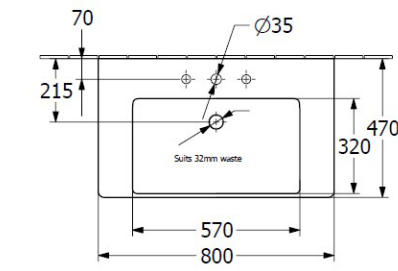

# Subway 3.0 800 Wall Basin

1 Tap hole, Slot Overflow, TitanCeram

**Product Image**

**Product Details**

<b>Code:</b>	<b>4A708001CB</b>
Brand:	Villeroy & Boch
Range:	Subway 3.0
Warranty:	10 Years*
Product Width:	800 mm
Product Depth:	470 mm
Product Height:	45 mm

**Additional Features**

**Required Product**  
32mm Waste

**Recommended Products**  
K316-D Pop Up Waste Series

**Additional Notes**

- TitanCeram Slim Edge Basin with Slot Overflow

**Installation Instructions**  
\* Supplied with 9961 Mounting set

**Technical Specification**

\*Please visit [argentaust.com.au/warranty](http://argentaust.com.au/warranty) to view the full warranty

*Note: All dimensions are in millimetres and are subject to normal manufacturing variations. Always use the physical product measurements for cut-outs and rough-ins as the technical details shown may differ from the actual product. Use acetic cured silicone sealant. Do not use epoxy type adhesives. Clean with damp cloth. Do not use abrasive cleaners, liquids or pastes.*