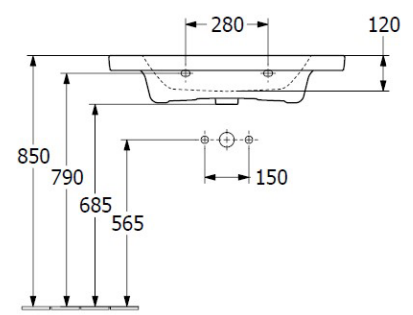

# Subway 3.0 800 Wall Basin

1 Tap hole, Slot Overflow, TitanCeram

**Product Image**

**Product Details**

<b>Code:</b>	<b>4A708001CB</b>
Brand:	Villeroy & Boch
Range:	Subway 3.0
Warranty:	10 Years*
Product Width:	800 mm
Product Depth:	470 mm
Product Height:	45 mm

**Additional Features**

**Required Product**  
32mm Waste

**Recommended Products**  
K316-D Pop Up Waste Series

**Additional Notes**

- TitanCeram Slim Edge Basin with Slot Overflow

**Installation Instructions**  
\* Supplied with 9961 Mounting set

**Technical Specification**

\*Please visit [argentaust.com.au/warranty](http://argentaust.com.au/warranty) to view the full warranty

*Note: All dimensions are in millimetres and are subject to normal manufacturing variations. Always use the physical product measurements for cut-outs and rough-ins as the technical details shown may differ from the actual product. Use acetic cured silicone sealant. Do not use epoxy type adhesives. Clean with damp cloth. Do not use abrasive cleaners, liquids or pastes.*