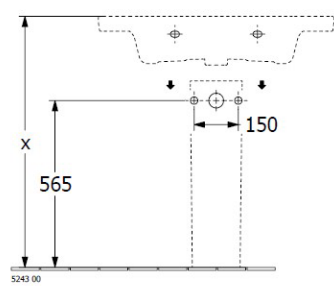

# Subway 3.0 800 Wall Basin

1 Tap hole, Slot Overflow, TitanCeram

**Product Image**

**Product Details**

<b>Code:</b>	<b>4A708001CB</b>
Brand:	Villeroy & Boch
Range:	Subway 3.0
Warranty:	10 Years*
Product Width:	800 mm
Product Depth:	470 mm
Product Height:	45 mm

**Additional Features**

**Required Product**  
32mm Waste

**Recommended Products**  
K316-D Pop Up Waste Series

**Additional Notes**

- TitanCeram Slim Edge Basin with Slot Overflow

**Installation Instructions**  
\* Supplied with 9961 Mounting set

**Technical Specification**

\*Please visit [argentaust.com.au/warranty](http://argentaust.com.au/warranty) to view the full warranty

*Note: All dimensions are in millimetres and are subject to normal manufacturing variations. Always use the physical product measurements for cut-outs and rough-ins as the technical details shown may differ from the actual product. Use acetic cured silicone sealant. Do not use epoxy type adhesives. Clean with damp cloth. Do not use abrasive cleaners, liquids or pastes.*