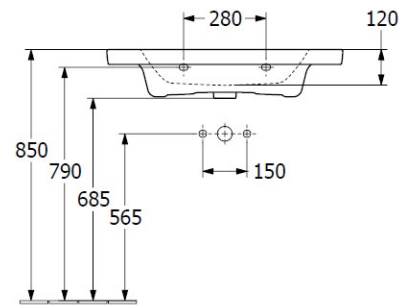

Subway 3.0 800 Wall Basin

1 Taphole, Slot Overflow, TitanCeram, Pedestal

Product Image

Image depicted without pedestal

Product Details

Code:	4A708001PB
Brand:	Villeroy & Boch
Range:	Subway 3.0
Warranty:	10 Years*
Product Width:	800 mm
Product Depth:	470 mm
Product Height:	45 mm

Additional Features

- Required Product**
32mm Waste
- Recommended Products**
K316-D Pop Up Waste Series

- Additional Notes**
- TitanCeram Slim Edge Basin with Slot Overflow
 - Pedestal
- Installation Instructions**
* Supplied with 9961 Mounting set

Technical Specification

*Please visit argentaust.com.au/warranty to view the full warranty

Note: All dimensions are in millimetres and are subject to normal manufacturing variations. Always use the physical product measurements for cut-outs and rough-ins as the technical details shown may differ from the actual product. Use acetic cured silicone sealant. Do not use epoxy type adhesives. Clean with damp cloth. Do not use abrasive cleaners, liquids or pastes.