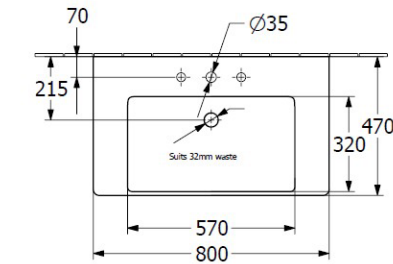

Subway 3.0 800 Wall Basin

1 Taphole, Slot Overflow, TitanCeram, Pedestal

Product Image

Image depicted without pedestal

Product Details

Code:	4A708001PB
Brand:	Villeroy & Boch
Range:	Subway 3.0
Warranty:	10 Years*
Product Width:	800 mm
Product Depth:	470 mm
Product Height:	45 mm

Additional Features

- Required Product**
32mm Waste
- Recommended Products**
K316-D Pop Up Waste Series

- Additional Notes**
- TitanCeram Slim Edge Basin with Slot Overflow
 - Pedestal
- Installation Instructions**
* Supplied with 9961 Mounting set

Technical Specification

*Please visit argentaust.com.au/warranty to view the full warranty

Note: All dimensions are in millimetres and are subject to normal manufacturing variations. Always use the physical product measurements for cut-outs and rough-ins as the technical details shown may differ from the actual product. Use acetic cured silicone sealant. Do not use epoxy type adhesives. Clean with damp cloth. Do not use abrasive cleaners, liquids or pastes.