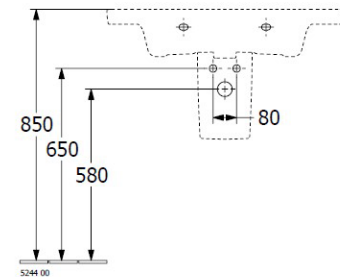

Subway 3.0 800 Wall Basin

1 Taphole, Slot Overflow, TitanCeram, Pedestal

Product Image

Image depicted without pedestal

Product Details

Code:	4A708001PB
Brand:	Villeroy & Boch
Range:	Subway 3.0
Warranty:	10 Years*
Product Width:	800 mm
Product Depth:	470 mm
Product Height:	45 mm

Additional Features

- Required Product**
32mm Waste
- Recommended Products**
K316-D Pop Up Waste Series

- Additional Notes**
- TitanCeram Slim Edge Basin with Slot Overflow
 - Pedestal
- Installation Instructions**
* Supplied with 9961 Mounting set

Technical Specification

*Please visit argentaust.com.au/warranty to view the full warranty

Note: All dimensions are in millimetres and are subject to normal manufacturing variations. Always use the physical product measurements for cut-outs and rough-ins as the technical details shown may differ from the actual product. Use acetic cured silicone sealant. Do not use epoxy type adhesives. Clean with damp cloth. Do not use abrasive cleaners, liquids or pastes.