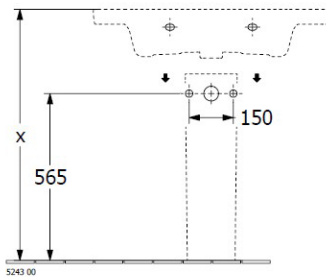

Subway 3.0 800 Wall Basin

1 Taphole, Slot Overflow, TitanCeram, Pedestal

Product Image

Image depicted without pedestal

Product Details

Code:	4A708001PB
Brand:	Villeroy & Boch
Range:	Subway 3.0
Warranty:	10 Years*
Product Width:	800 mm
Product Depth:	470 mm
Product Height:	45 mm

Additional Features

- Required Product**
32mm Waste
- Recommended Products**
K316-D Pop Up Waste Series

- Additional Notes**
- TitanCeram Slim Edge Basin with Slot Overflow
 - Pedestal
- Installation Instructions**
* Supplied with 9961 Mounting set

Technical Specification

*Please visit argentaust.com.au/warranty to view the full warranty

Note: All dimensions are in millimetres and are subject to normal manufacturing variations. Always use the physical product measurements for cut-outs and rough-ins as the technical details shown may differ from the actual product. Use acetic cured silicone sealant. Do not use epoxy type adhesives. Clean with damp cloth. Do not use abrasive cleaners, liquids or pastes.