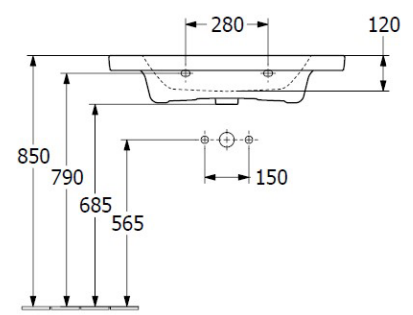

Subway 3.0 800 Wall Basin

Stone White, 1 Tap hole, Slot Overflow, TitanCeram

Product Image

Product Details

Code:	4A7080RWCB
Brand:	Villeroy & Boch
Range:	Subway 3.0
Warranty:	10 Years*
Product Width:	800 mm
Product Depth:	470 mm
Product Height:	45 mm

Additional Features

Required Product
32mm Waste

Recommended Products
K316-D Pop Up Waste Series

Additional Notes

- TitanCeram Slim Edge Basin with Slot Overflow

Installation Instructions
* Supplied with 9961 Mounting set

Technical Specification

*Please visit argentaust.com.au/warranty to view the full warranty

Note: All dimensions are in millimetres and are subject to normal manufacturing variations. Always use the physical product measurements for cut-outs and rough-ins as the technical details shown may differ from the actual product. Use acetic cured silicone sealant. Do not use epoxy type adhesives. Clean with damp cloth. Do not use abrasive cleaners, liquids or pastes.