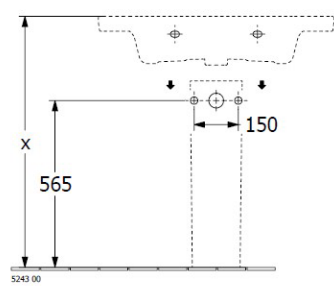

Subway 3.0 800 Wall Basin

Stone White, 1 Tap hole, Slot Overflow, TitanCeram

Product Image

Product Details

Code:	4A7080RWCB
Brand:	Villeroy & Boch
Range:	Subway 3.0
Warranty:	10 Years*
Product Width:	800 mm
Product Depth:	470 mm
Product Height:	45 mm

Additional Features

Required Product
32mm Waste

Recommended Products
K316-D Pop Up Waste Series

Additional Notes

- TitanCeram Slim Edge Basin with Slot Overflow

Installation Instructions
* Supplied with 9961 Mounting set

Technical Specification

*Please visit argentaust.com.au/warranty to view the full warranty

Note: All dimensions are in millimetres and are subject to normal manufacturing variations. Always use the physical product measurements for cut-outs and rough-ins as the technical details shown may differ from the actual product. Use acetic cured silicone sealant. Do not use epoxy type adhesives. Clean with damp cloth. Do not use abrasive cleaners, liquids or pastes.