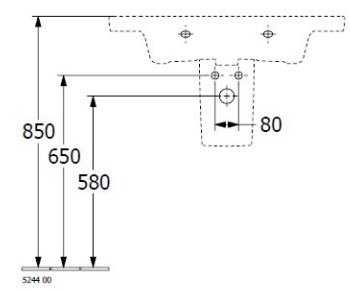

Subway 3.0 800 Wall Basin

Stone White, 1 Tap hole, Slot Overflow, TitanCeram

Product Image

Product Details

Code:	4A7080RWCB
Brand:	Villeroy & Boch
Range:	Subway 3.0
Warranty:	10 Years*
Product Width:	800 mm
Product Depth:	470 mm
Product Height:	45 mm

Additional Features

Required Product
32mm Waste

Recommended Products
K316-D Pop Up Waste Series

Additional Notes

- TitanCeram Slim Edge Basin with Slot Overflow

Installation Instructions
* Supplied with 9961 Mounting set

Technical Specification

*Please visit argentaust.com.au/warranty to view the full warranty

Note: All dimensions are in millimetres and are subject to normal manufacturing variations. Always use the physical product measurements for cut-outs and rough-ins as the technical details shown may differ from the actual product. Use acetic cured silicone sealant. Do not use epoxy type adhesives. Clean with damp cloth. Do not use abrasive cleaners, liquids or pastes.