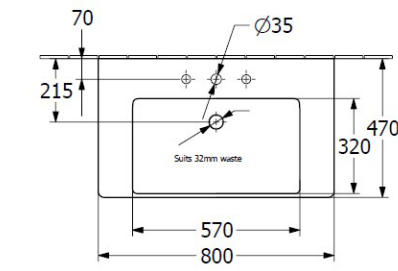

Subway 3.0 800 Wall Basin

Stone White, 1 Tap hole, Slot Overflow, TitanCeram

Product Image

Product Details

Code:	4A7080RWCB
Brand:	Villeroy & Boch
Range:	Subway 3.0
Warranty:	10 Years*
Product Width:	800 mm
Product Depth:	470 mm
Product Height:	45 mm

Additional Features

Required Product
32mm Waste

Recommended Products
K316-D Pop Up Waste Series

Additional Notes

- TitanCeram Slim Edge Basin with Slot Overflow

Installation Instructions
* Supplied with 9961 Mounting set

Technical Specification

*Please visit argentaust.com.au/warranty to view the full warranty

Note: All dimensions are in millimetres and are subject to normal manufacturing variations. Always use the physical product measurements for cut-outs and rough-ins as the technical details shown may differ from the actual product. Use acetic cured silicone sealant. Do not use epoxy type adhesives. Clean with damp cloth. Do not use abrasive cleaners, liquids or pastes.