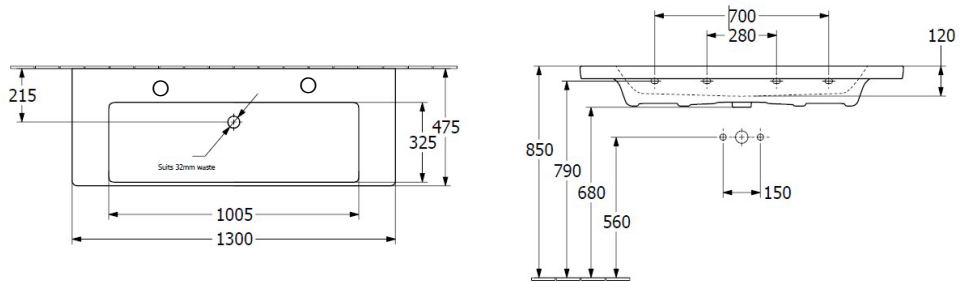

# Subway 3.0 1300 Wall Basin

2 x 1 Tap hole, No Overflow, TitanCeram

**Product Image**

Image depicted with One Taphole

**Product Details**

<b>Code:</b>	<b>4A70D101CB</b>
Brand:	Villeroy & Boch
Range:	Subway 3.0
Warranty:	10 Years*
Product Width:	1300
Product Depth:	475
Product Height:	45

**Additional Features**

**Required Product**  
32mm Waste

**Recommended Products**  
K316-D Pop Up Waste Series

**Additional Notes**

- TitanCeram Slim Edge Basin
- No Overflow
- 2 x 1 Tap hole

**Installation Instructions**  
\* Supplied with 2 x 9961 Mounting set

**Technical Specification**

\*Please visit [argentaust.com.au/warranty](http://argentaust.com.au/warranty) to view the full warranty

*Note: All dimensions are in millimetres and are subject to normal manufacturing variations. Always use the physical product measurements for cut-outs and rough-ins as the technical details shown may differ from the actual product. Use acetic cured silicone sealant. Do not use epoxy type adhesives. Clean with damp cloth. Do not use abrasive cleaners, liquids or pastes.*