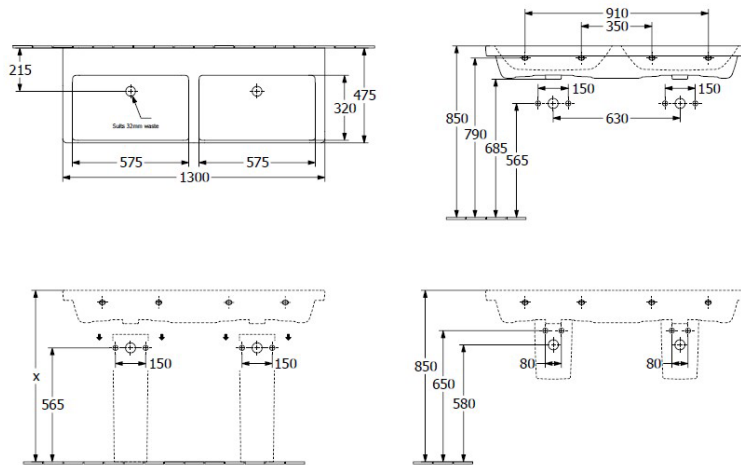

Technical Specification

*Please visit argentaust.com.au/warranty to view the full warranty

Note: All dimensions are in millimetres and are subject to normal manufacturing variations. Always use the physical product measurements for cut-outs and rough-ins as the technical details shown may differ from the actual product. Use acetic cured silicone sealant. Do not use epoxy type adhesives. Clean with damp cloth. Do not use abrasive cleaners, liquids or pastes.