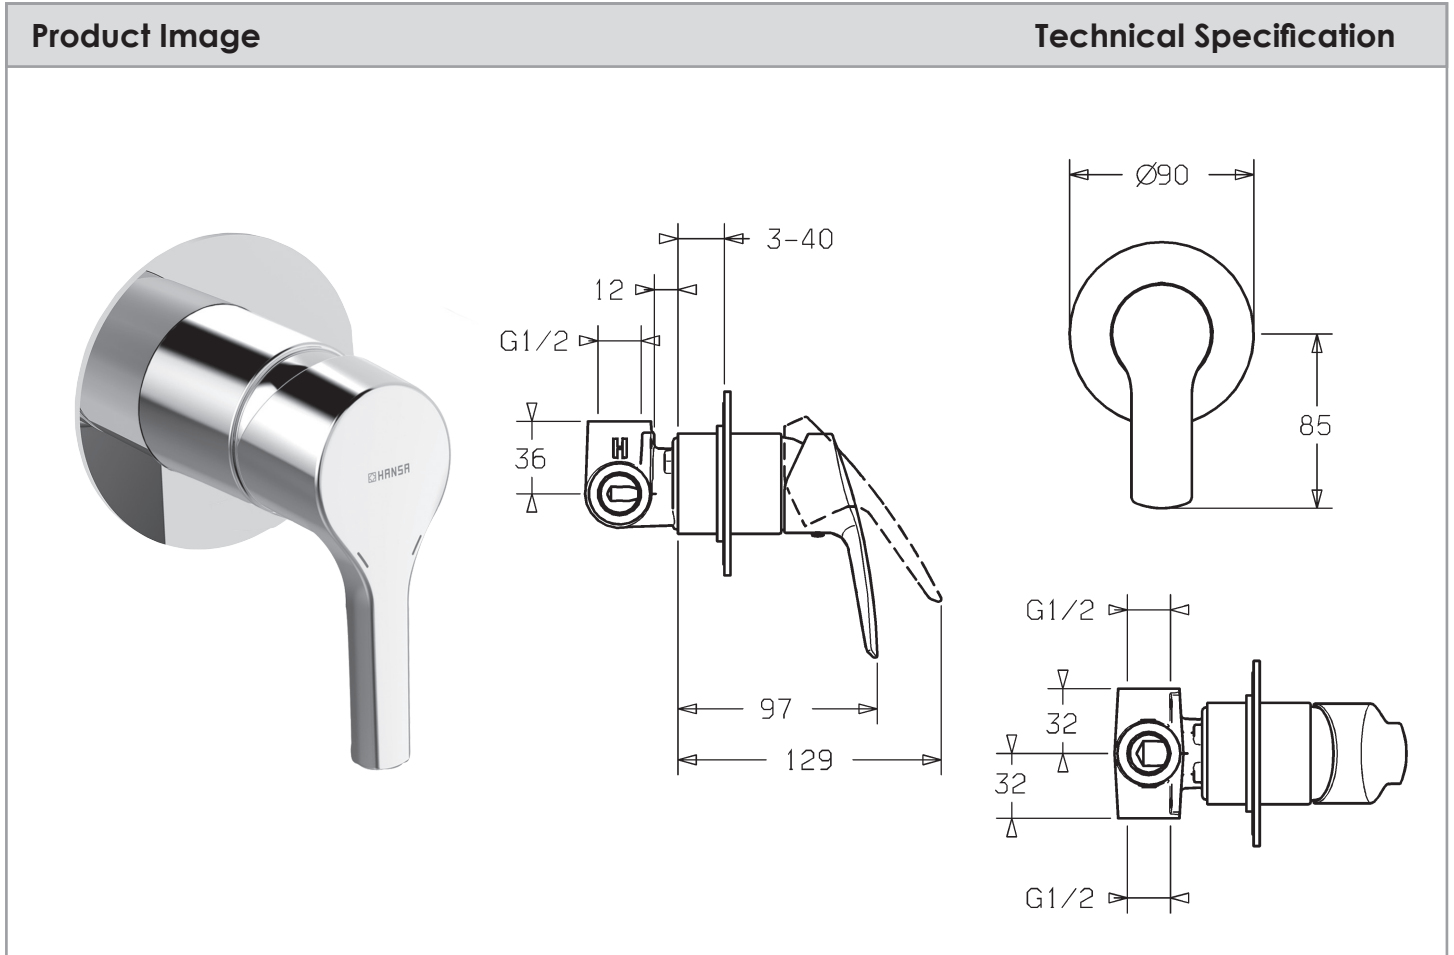

## HANSAPALENO SHOWER MIXER

Description	
Hansa Paleno Shower Mixer	
<b>50789003SP</b> <b>50500100</b>	Paleno Shower Mixer Trim Shower Mixer Body 35mm

Additional Information
<ul style="list-style-type: none"> <li>- 15 Year Warranty* Conditions Apply</li> <li>- German Engineered</li> <li>- 35mm Cartridge</li> <li>- Variable volume &amp; temperature limiter</li> </ul>