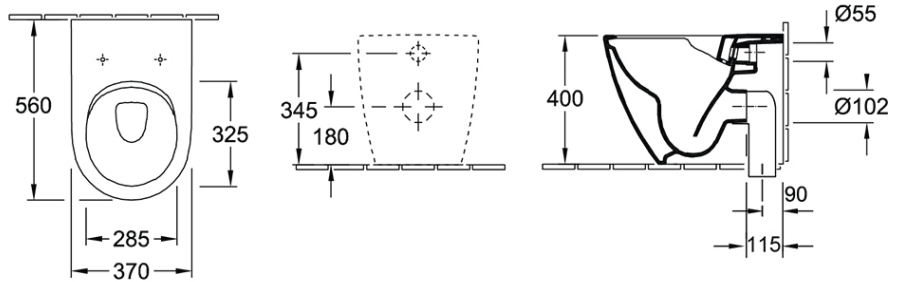

Subway 2.0 DirectFlush Wall Faced Toilet

P Trap

Product Image

Product Details

| | |
|----------------|-------------------------------|
| Code: | 5602R001S4B |
| Brand: | Villeroy & Boch |
| Range: | Subway 2.0 |
| Warranty: | 10 Years* |
| Product Width: | N/A |
| Product Depth: | N/A |
| WELS: | 4 Star 3.4 LPM, Reg #: L05439 |

Additional Features

Technical Specification

Required Product

Matching InWall Cistern

Recommended Products

92233300 ViConnect Cistern

Additional Notes

- DirectFlush Technology

*Please visit argentaust.com.au/warranty to view the full warranty

Note: All dimensions are in millimetres and are subject to normal manufacturing variations. Always use the physical product measurements for cut-outs and rough-ins as the technical details shown may differ from the actual product. Use acetic cured silicone sealant. Do not use epoxy type adhesives. Clean with damp cloth. Do not use abrasive cleaners, liquids or pastes.