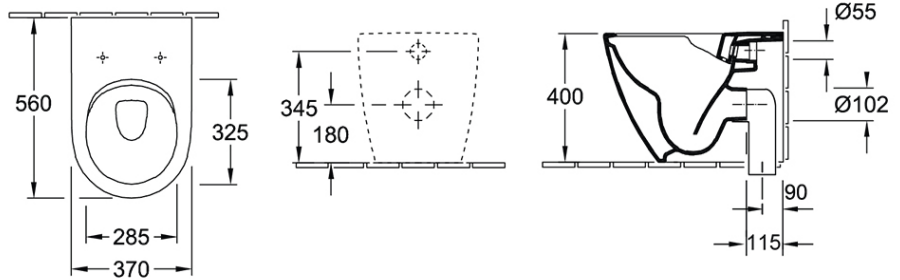

Technical Specification

*Please visit argentaust.com.au/warranty to view the full warranty

Note: All dimensions are in millimetres and are subject to normal manufacturing variations. Always use the physical product measurements for cut-outs and rough-ins as the technical details shown may differ from the actual product. Use acetic cured silicone sealant. Do not use epoxy type adhesives. Clean with damp cloth. Do not use abrasive cleaners, liquids or pastes.