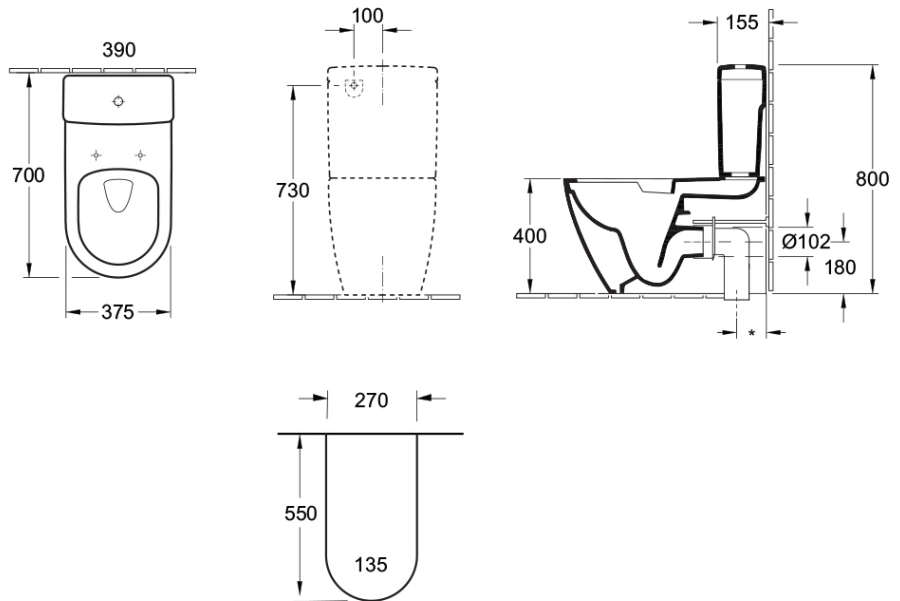

Architectura 2.0 DirectFlush Back To Wall Toilet

S & P Trap | Slim Seat | CeramicPlus

Product Image

Product Details

Code: 5691R1R1L4DB
Brand: Villeroy & Boch
Range: Architectura 2.0
Warranty: 10 Years*
Product Width: 390 mm
Product Depth: 700 mm
WELS: 4 Star 3.5 LPM, Reg #: L05242

Additional Features

Technical Specification

Required Product

Recommended Products

Style Matched Villeroy & Boch basin, Optional ColourChoice White Flush Button

Additional Notes

- DirectFlush Rimless technology
- Slim Soft Close Seat
- CeramicPlus EasyClean Finish

Installation Instructions

- * S Trap Rec set out = 140mm
- * variable from 110 - 200mm
- * Optinal S Trap set out Use VT103 vario Bend (200 - 290mm)

*Please visit argentaust.com.au/warranty to view the full warranty

Note: All dimensions are in millimetres and are subject to normal manufacturing variations. Always use the physical product measurements for cut-outs and rough-ins as the technical details shown may differ from the actual product. Use acetic cured silicone sealant. Do not use epoxy type adhesives. Clean with damp cloth. Do not use abrasive cleaners, liquids or pastes.