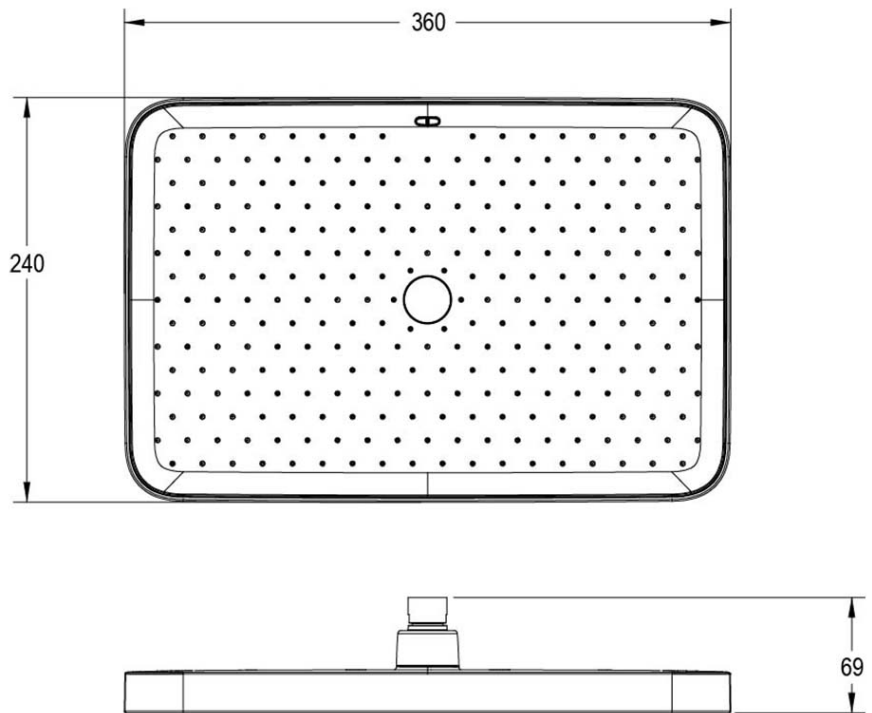

Infinity Overhead Shower

Product Image **Product Details**

Code: 6104161
Brand: Villeroy & Boch
Range: Infinity
Warranty: 15 Years*
WELS: 3 Star 9 LPM, Reg #: S19019

Additional Features **Technical Specification**

Required Product

Recommended Products

Additional Notes

- Smart Drainage Technology
- Shower Arm Not Included
- Rectangular 360mmx240mm

*Please visit argentaust.com.au/warranty to view the full warranty

Note: All dimensions are in millimetres and are subject to normal manufacturing variations. It is recommended to use the physical product measurements for cut-outs and rough-ins as the technical details shown may differ from the actual product. Use acetic cured silicone sealant. Do not use epoxy type adhesives. Clean with damp cloth. Do not use abrasive cleaners, liquids or pastes.