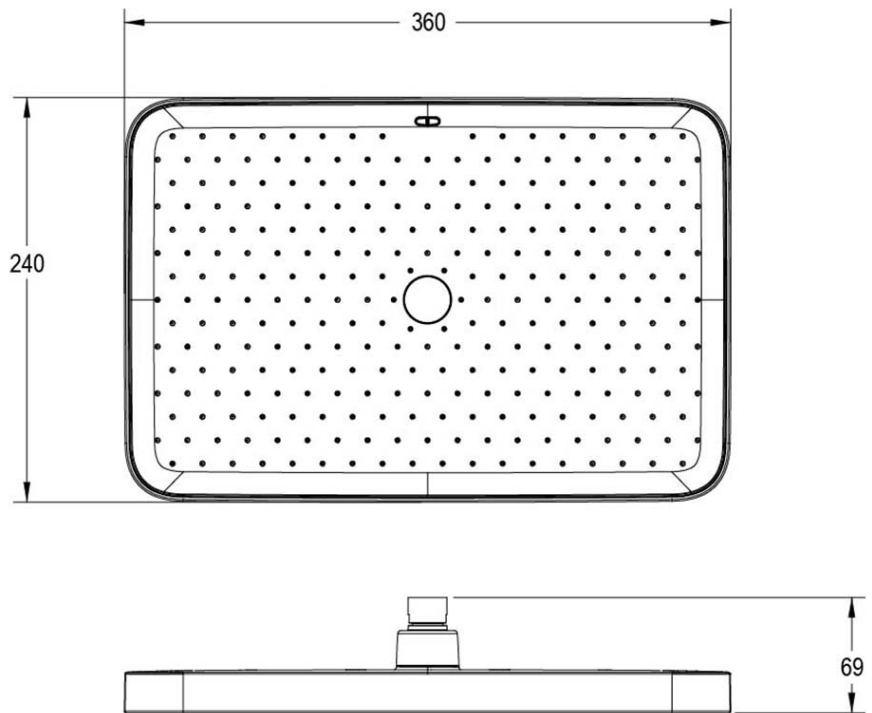

# Infinity Overhead Shower

Brushed Nickel

**Product Image** **Product Details**

**Code:** 6104180  
**Brand:** Villeroy & Boch  
**Range:** Infinity  
**Warranty:** 7 Years\*  
**WELS:** 3 Star 9 LPM, Reg #: S19019

**Additional Features** **Technical Specification**

**Required Product**

**Recommended Products**

**Additional Notes**

- Smart Drainage Technology
- Shower Arm Not Included
- Rectangular 360mm x 240mm

\*Please visit [argentaust.com.au/warranty](http://argentaust.com.au/warranty) to view the full warranty