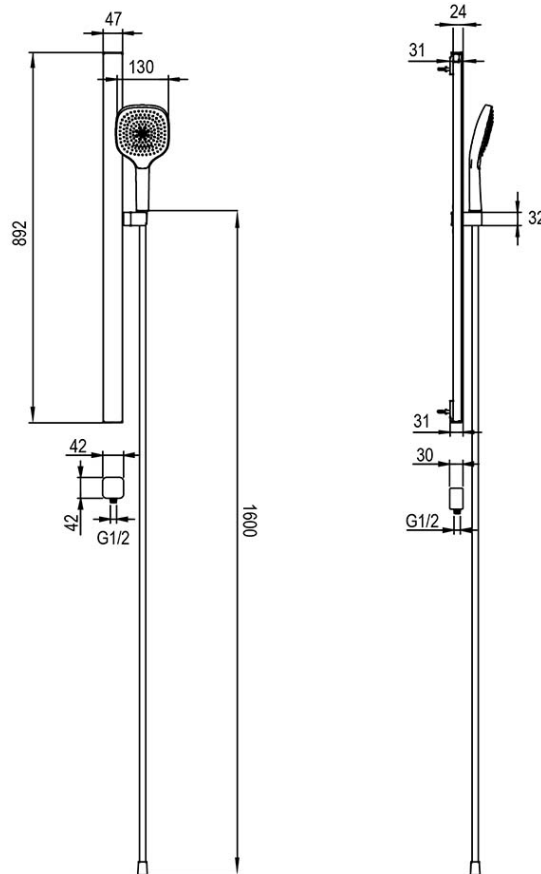

## Gun Metal

**Product Image** **Product Details**

**Code:** 6106990B  
**Brand:** Villeroy & Boch  
**Range:** Infinity  
**Warranty:** 7 Years\*  
**WELS:** 3 Star 9 LPM, Reg #: S19017

**Additional Features** **Technical Specification**

**Required Product**

**Recommended Products**

**Additional Notes**

- Slim Flat Rail Design
- Glide Slider
- Easy Clean Silicon Nozzles
- One Touch Selector Button
- 1600mm Shower Hose
- Laminar Flow

**Installation Instructions**

- \* Fixed Points - 825mm Rail Fixing
- \* Slider torsion can be adjusted by loosening / tightening the two grub screws at the back of the slider

\*Please visit [argentaust.com.au/warranty](http://argentaust.com.au/warranty) to view the full warranty

*Note: All dimensions are in millimetres and are subject to normal manufacturing variations. It is recommended to use the physical product measurements for cut-outs and rough-ins as the technical details shown may differ from the actual product. Use acetic cured silicone sealant. Do not use epoxy type adhesives. Clean with damp cloth. Do not use abrasive cleaners, liquids or pastes.*