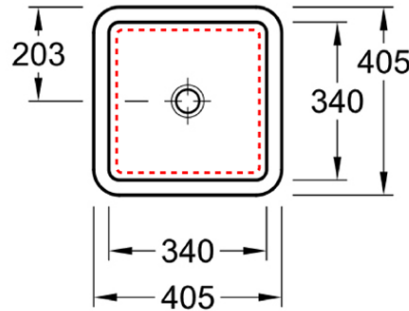

Loop 340 Square Under Counter Basin

No Tap Hole

Product Image **Product Details**

Code: 61621001
Brand: Villeroy & Boch
Range: Loop
Warranty: 10 Years*
Product Width: 340 mm
Product Depth: 340 mm
WELS: N/A

Additional Features **Technical Specification**

Required Product
 32mm Overflow waste

Recommended Products
 K316-D PUW Series

Additional Notes

- Water capacity to bottom of overflow - 2.3lt
- Position V&B logo visible at the back of the basin & Overflow at the front

Installation Instructions

- * Standard Ceramic dimensional tolerances apply +/- 2%
- * No Cabinet production or cut-out in benchtop should be attempted without having the actual basin/s on hand
- * Basin cutout in benchtop should be 8-10mm smaller all round than the actual basin ID

*Please visit argentaust.com.au/warranty to view the full warranty

Note: All dimensions are in millimetres and are subject to normal manufacturing variations. Always use the physical product measurements for cut-outs and rough-ins as the technical details shown may differ from the actual product. Use acetic cured silicone sealant. Do not use epoxy type adhesives. Clean with damp cloth. Do not use abrasive cleaners, liquids or pastes.