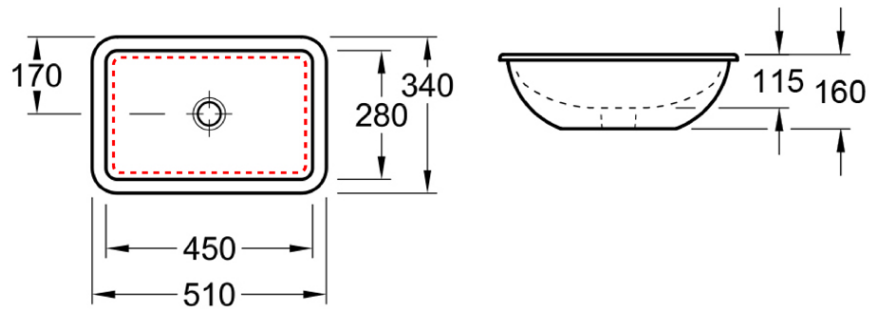

Additional Features **Technical Specification**

Required Product

Recommended Products
K316-D PUW Series

Additional Notes

- Water capacity to bottom of overflow - 4.4lt
- Basin cutout in stone should be 8-10mm smaller all round than the basin ID

Installation Instructions

- Position logo visible at the back of the basin
- No cut out should be attempted in the benchtop without having the basins