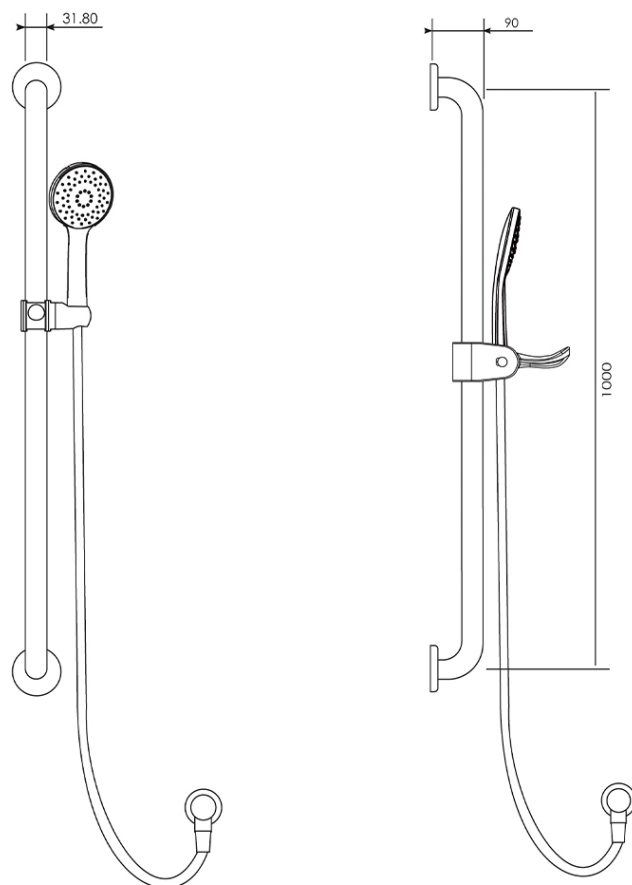

Ecojet Classic 32 Shower Rail Set

Product Image

Product Details

Code:	643125B
Brand:	Hansa
Range:	Ecojet Classic
Warranty:	15 Years*
WELS:	3 Star 9 LPM, Reg #: S12224

Additional Features

Technical Specification

Required Product

Compliant Mixer

Recommended Products

Matching Advantage Grab Rails

Additional Notes

- AdvantageSeal Flange
- Polished SS Rail
- Concealed Fixings
- Ecojet Classic 95 Handpiece

Installation Instructions

* Shower to be installed to AS1428.1-2009 & AS3500 compliance requirements

*Please visit argentaust.com.au/warranty to view the full warranty

Note: All dimensions are in millimetres and are subject to normal manufacturing variations. Always use the physical product measurements for cut-outs and rough-ins as the technical details shown may differ from the actual product. Use acetic cured silicone sealant. Do not use epoxy type adhesives. Clean with damp cloth. Do not use abrasive cleaners, liquids or pastes.