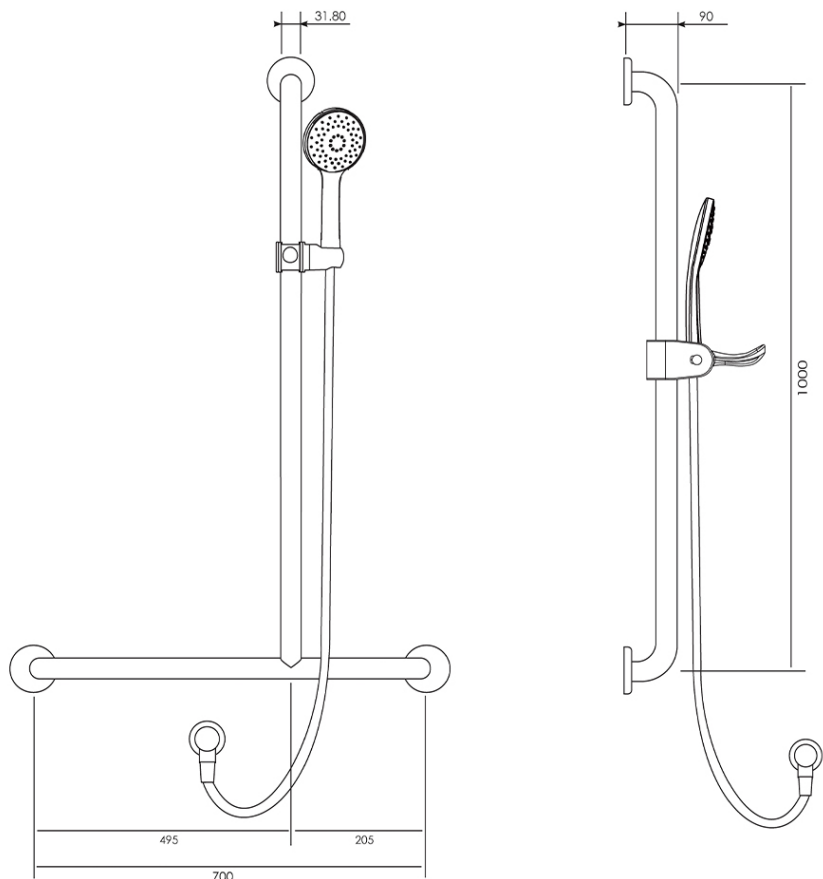

Ecojet Classic 32mm Inverted T Shower Rail Set

Right Hand

Product Image

Product Details

Code: 643129RHB
Brand: Hansa
Range: Ecojet Classic
Warranty: 15 Years*
WELS: 3 Star 9 LPM, Reg #: S12224

Additional Features

Technical Specification

Required Product
Compliant Mixer

Recommended Products
Matching Advantage Grab Rails

Additional Notes

- AdvantageSeal Flange
- Polished SS Rail
- Concealed Fixings
- Ecojet Classic 95 Handpiece

Installation Instructions

* Shower to be installed to AS1428.1-2009 & AS3500 compliance requirements

*Please visit argentaust.com.au/warranty to view the full warranty

Note: All dimensions are in millimetres and are subject to normal manufacturing variations. Always use the physical product measurements for cut-outs and rough-ins as the technical details shown may differ from the actual product. Use acetic cured silicone sealant. Do not use epoxy type adhesives. Clean with damp cloth. Do not use abrasive cleaners, liquids or pastes.