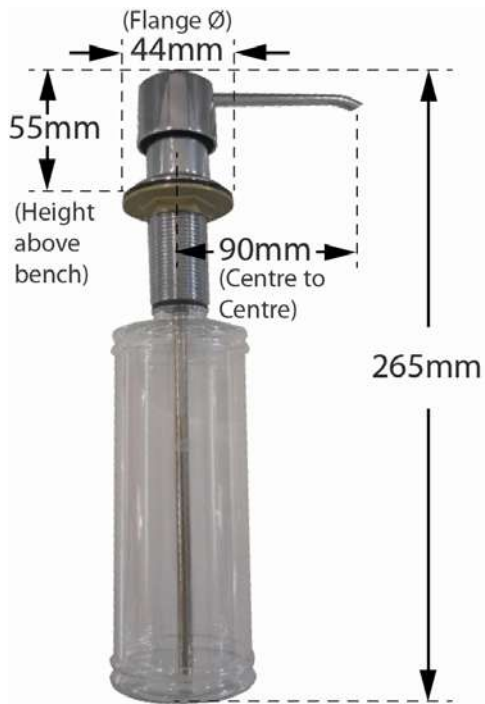

Argent Liquid Soap Dispenser

Note: Requires minimum 28mm Ø - maximum 35mm Ø hole.

PRODUCT NO: **67791**, Argent Liquid Soap Dispenser, designed for built-in applications.
- Suitable for installation with select Villeroy & Boch and Argent basins.