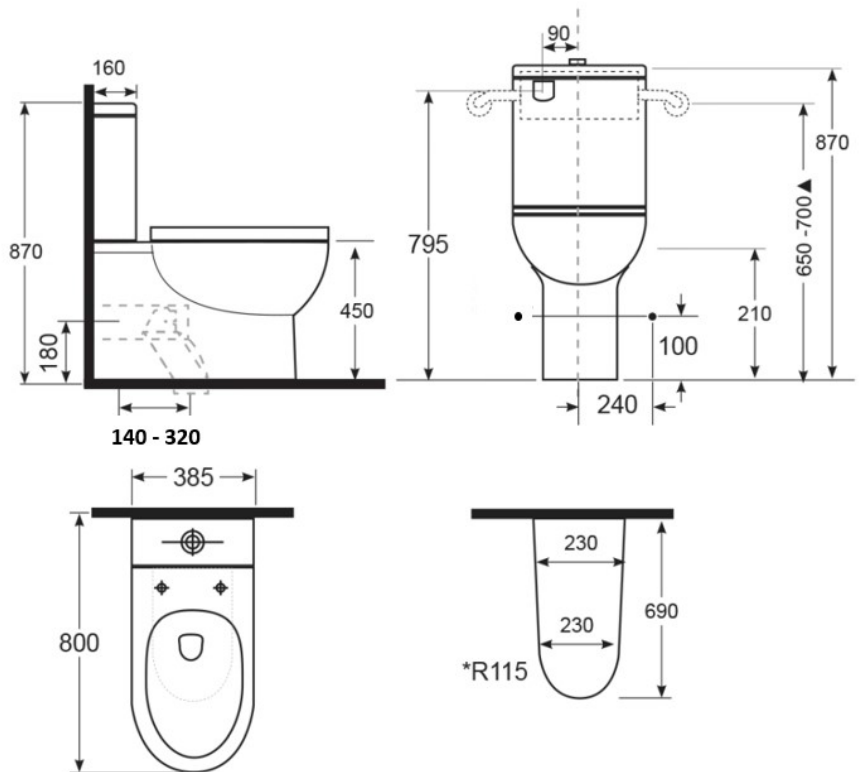

Alto Plus PWD BTW Toilet

S&P Trap | Bottom Entry

Product Image

Product Details

Code:	805701T4BDB
Brand:	Argent
Range:	Alto
Warranty:	10 Years*
WELS:	4 Star 3.5 LPM, Reg #: L05248

Additional Features

Required Product

Matching Compliant Grab Rails & Backrest

Recommended Products

Advantage Grab Rail & Backrest Selection

Additional Notes

- Bottom Water Inlet can be converted to LHS on site

Installation Instructions

- * Backrest to be installed at the approved height as per AS1428
- * S Trap Set Out adjustable from 140 - 320mm
- * P Trap 180mm

Technical Specification

*Please visit argentaust.com.au/warranty to view the full warranty

Note: All dimensions are in millimetres and are subject to normal manufacturing variations. Always use the physical product measurements for cut-outs and rough-ins as the technical details shown may differ from the actual product. Use acetic cured silicone sealant. Do not use epoxy type adhesives. Clean with damp cloth. Do not use abrasive cleaners, liquids or pastes.