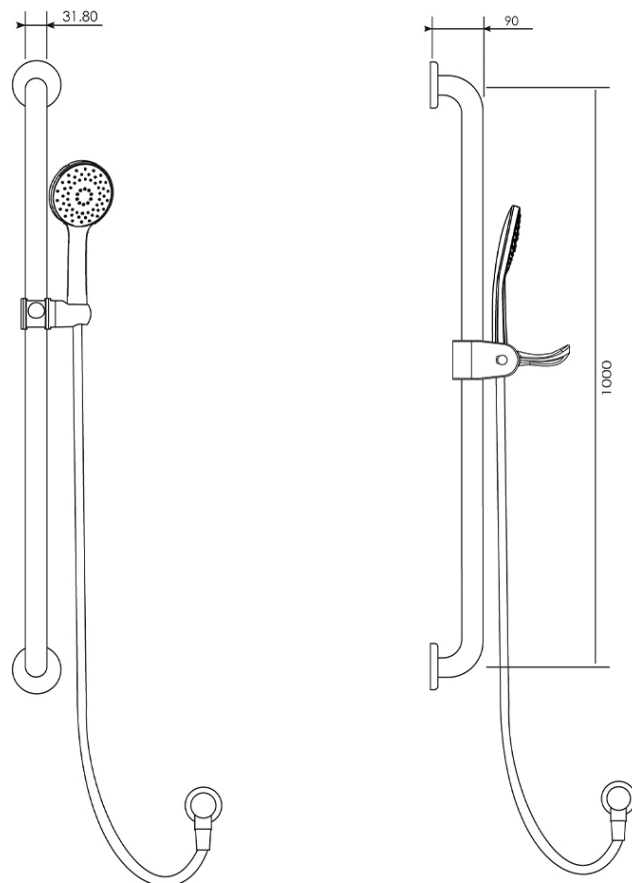

Metro Advantage 32mm Shower Rail Set

7.5Lpm

Product Image

Product Details

Code: 88825LFB
Brand: Argent
Range: METRO ADVANTAGE
Warranty: 15 Years*
WELS: 4 Star 7.5 LPM, Reg #: S14228

Additional Features

Required Product
Compliant Mixer

Recommended Products
Matching Advantage Grab Rails

Additional Notes

- AdvantageSeal Flange
- Polished SS Rail
- Concealed Fixings
- Metro Classic 100 Handpiece
- Manufactured From 304 SS

Installation Instructions

* Shower to be installed to AS1428.1-2009 & AS3500 compliance requirements

Technical Specification

*Please visit argentaust.com.au/warranty to view the full warranty

Note: All dimensions are in millimetres and are subject to normal manufacturing variations. Always use the physical product measurements for cut-outs and rough-ins as the technical details shown may differ from the actual product. Use acetic cured silicone sealant. Do not use epoxy type adhesives. Clean with damp cloth. Do not use abrasive cleaners, liquids or pastes.