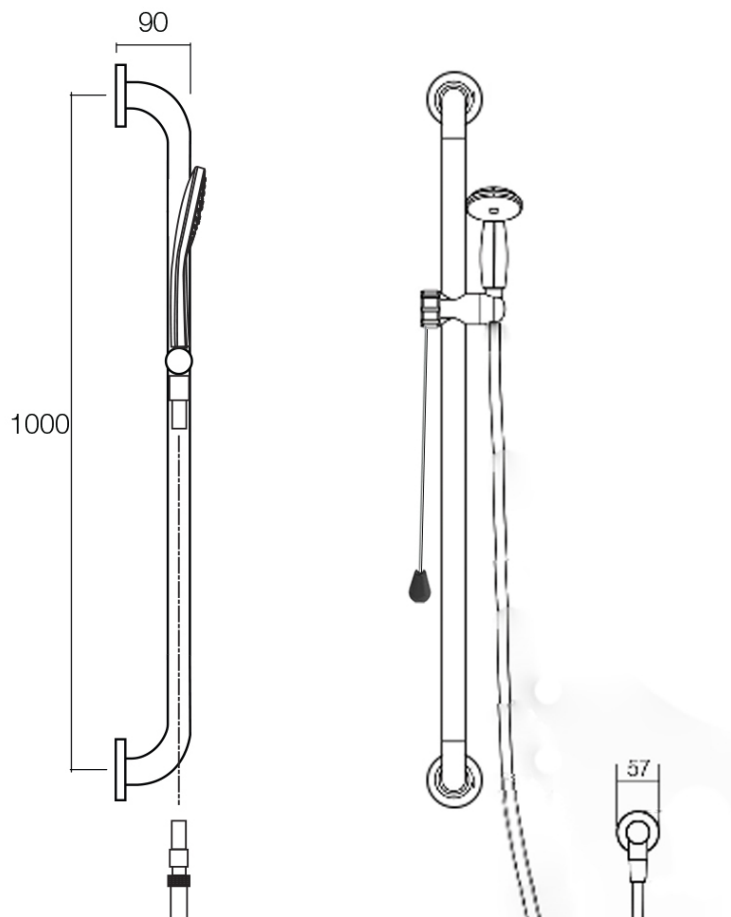

Metro Advantage 32mm Shower Rail Set

Push Pull Slide

Product Image

Product Details

Code:	88825PB
Brand:	Argent
Range:	METRO ADVANTAGE
Warranty:	15 Years*
WELS:	3 Star 9 LPM, Reg #: S14380

Additional Features

Required Product
Compliant Mixer

Recommended Products
Matching Advantage Grab Rails

Additional Notes

- Polished SS Rail
- Concealed Fixings
- Metro Classic 100 Handpiece
- Manufactured From 304 SS

Installation Instructions
* Shower to be installed to AS1428.1-2009 & AS3500 compliance requirements

Technical Specification

*Please visit argentaust.com.au/warranty to view the full warranty

Note: All dimensions are in millimetres and are subject to normal manufacturing variations. Always use the physical product measurements for cut-outs and rough-ins as the technical details shown may differ from the actual product. Use acetic cured silicone sealant. Do not use epoxy type adhesives. Clean with damp cloth. Do not use abrasive cleaners, liquids or pastes.