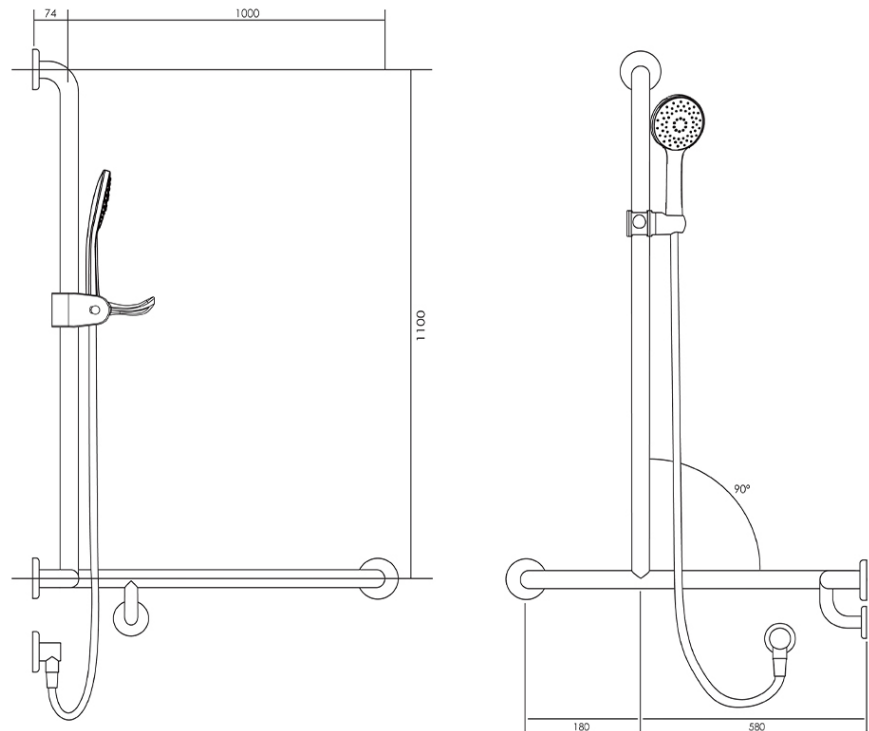

Metro Advantage 32mm Corner Shower Set

Left Hand

Product Image

Product Details

Code: 88828LHB
Brand: Argent
Range: METRO ADVANTAGE
Warranty: 15 Years*
WELS: 3 Star 9 LPM, Reg #: S14390

Additional Features

Required Product
Compliant Mixer

Recommended Products
Matching Advantage Grab Rails

Additional Notes

- AdvantageSeal Flange
- Polished SS Rail
- Concealed Fixings
- Metro Classic 100 Handpiece
- Manufactured From 304 SS

Installation Instructions

* Shower to be installed to AS1428.1-2009 & AS3500 compliance requirements

Technical Specification

*Please visit argentaust.com.au/warranty to view the full warranty

Note: All dimensions are in millimetres and are subject to normal manufacturing variations. Always use the physical product measurements for cut-outs and rough-ins as the technical details shown may differ from the actual product. Use acetic cured silicone sealant. Do not use epoxy type adhesives. Clean with damp cloth. Do not use abrasive cleaners, liquids or pastes.