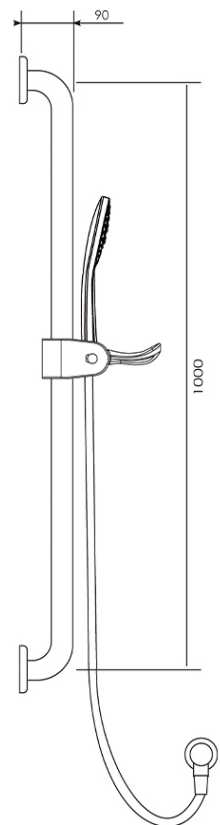

Metro Advantage 32mm Inverted T Shower Rail Set

Left Hand

Product Image

Product Details

Code: 88829TLHB
Brand: Argent
Range: METRO ADVANTAGE
Warranty: 15 Years*
WELS: 3 Star 9 LPM, Reg #: S14391

Additional Features

Technical Specification

Required Product
Compliant Mixer

Recommended Products
Matching Advantage Grab Rails

Additional Notes

- AdvantageSeal Flange
- Polished SS Rail
- Concealed Fixings
- Metro Classic 100 Handpiece
- Manufactured From 304 SS

Installation Instructions

* Shower to be installed to AS1428.1-2009 & AS3500 compliance requirements

*Please visit argentaust.com.au/warranty to view the full warranty

Note: All dimensions are in millimetres and are subject to normal manufacturing variations. Always use the physical product measurements for cut-outs and rough-ins as the technical details shown may differ from the actual product. Use acetic cured silicone sealant. Do not use epoxy type adhesives. Clean with damp cloth. Do not use abrasive cleaners, liquids or pastes.