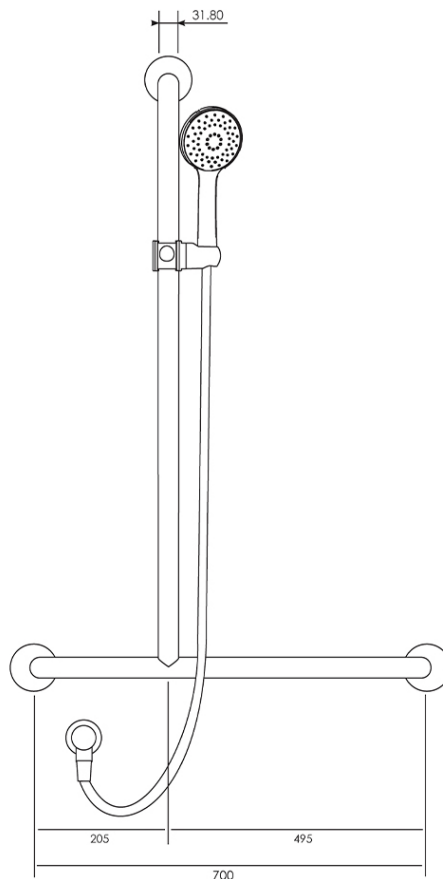

Metro Advantage 32mm Inverted T Shower Rail Set

Left Hand

Product Image

Product Details

Code: 88829TLHB
Brand: Argent
Range: METRO ADVANTAGE
Warranty: 15 Years*
WELS: 3 Star 9 LPM, Reg #: S14391

Additional Features

Technical Specification

Required Product
Compliant Mixer

Recommended Products
Matching Advantage Grab Rails

Additional Notes

- AdvantageSeal Flange
- Polished SS Rail
- Concealed Fixings
- Metro Classic 100 Handpiece
- Manufactured From 304 SS

Installation Instructions

* Shower to be installed to AS1428.1-2009 & AS3500 compliance requirements

*Please visit argentaust.com.au/warranty to view the full warranty

Note: All dimensions are in millimetres and are subject to normal manufacturing variations. Always use the physical product measurements for cut-outs and rough-ins as the technical details shown may differ from the actual product. Use acetic cured silicone sealant. Do not use epoxy type adhesives. Clean with damp cloth. Do not use abrasive cleaners, liquids or pastes.