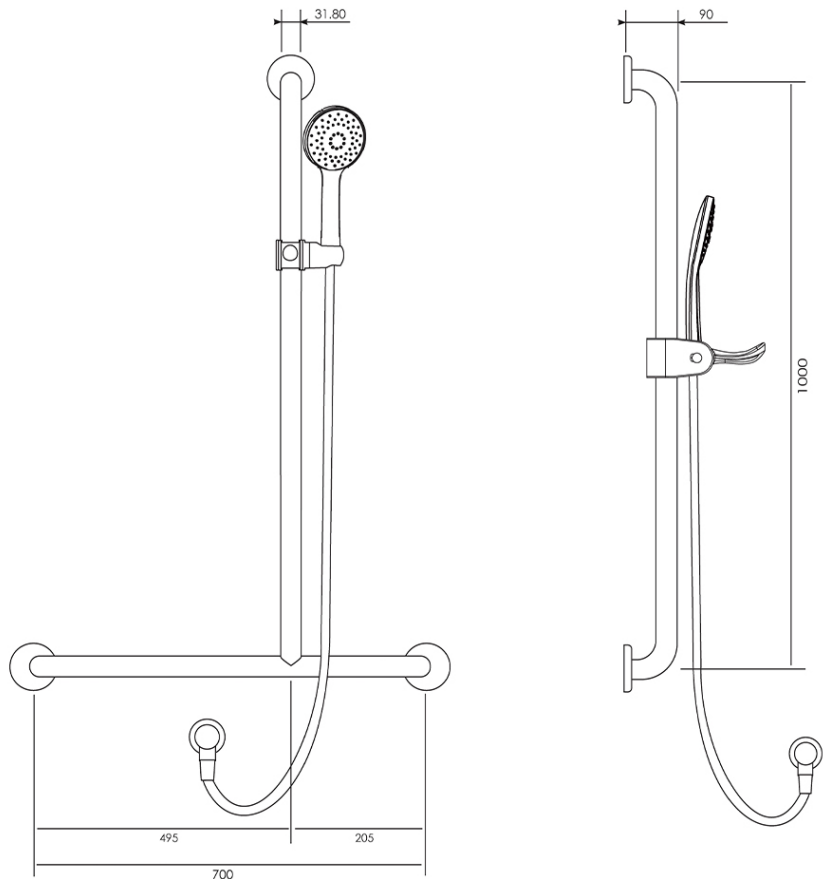

Installation Instructions

* Shower to be installed to AS1428.1-2009 & AS3500 compliance requirements

*Please visit argentaust.com.au/warranty to view the full warranty

Note: All dimensions are in millimetres and are subject to normal manufacturing variations. Always use the physical product measurements for cut-outs and rough-ins as the technical details shown may differ from the actual product. Use acetic cured silicone sealant. Do not use epoxy type adhesives. Clean with damp cloth. Do not use abrasive cleaners, liquids or pastes.