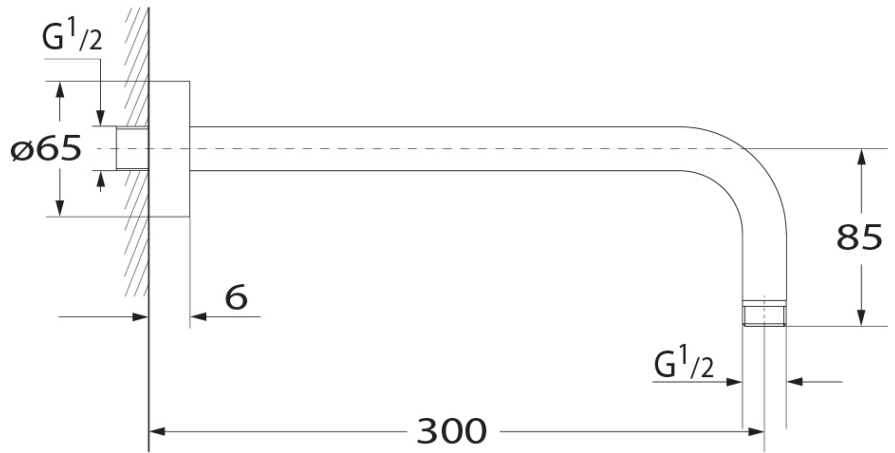

Essential Wall Mounted Shower Arm

Product Image

Product Details

Code: 900300
Brand: Argent
Range: Essential
Warranty: 15 Years*
WELS: N/A

Additional Features

Technical Specification

*Please visit argentaust.com.au/warranty to view the full warranty

Note: All dimensions are in millimetres and are subject to normal manufacturing variations. Always use the physical product measurements for cut-outs and rough-ins as the technical details shown may differ from the actual product. Use acetic cured silicone sealant. Do not use epoxy type adhesives. Clean with damp cloth. Do not use abrasive cleaners, liquids or pastes.