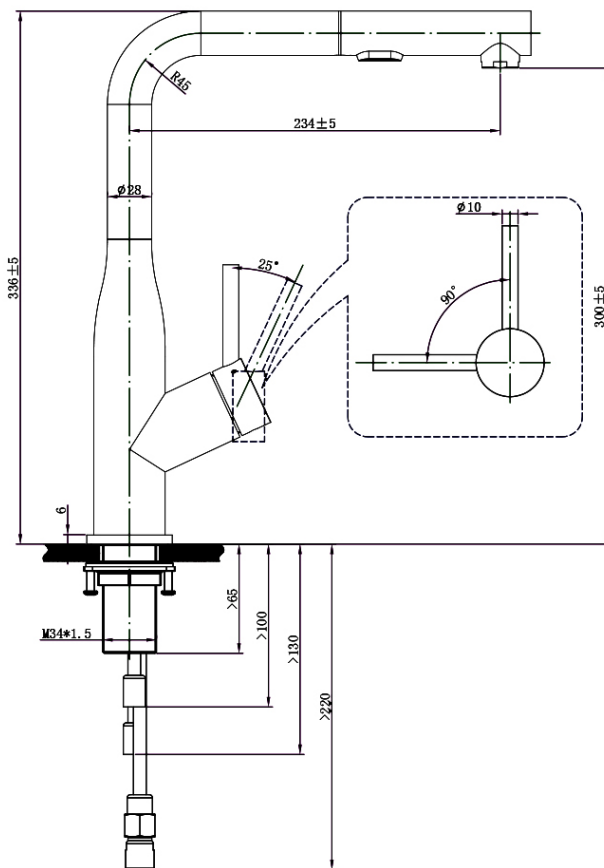

**Additional Features**

**Technical Specification**

**Required Product**

**Recommended Products**

**Additional Notes**

- Stainless Steel 304 Grade
- 25mm Ceramic Cartridge
- 360 Degree Swivel Range

\*Please visit [argentaust.com.au/warranty](http://argentaust.com.au/warranty) to view the full warranty

Note: All dimensions are in millimetres and are subject to normal manufacturing variations. Always use the physical product measurements for cut-outs and rough-ins as the technical details shown may differ from the actual product. Use acetic cured silicone sealant. Do not use epoxy type adhesives. Clean with damp cloth. Do not use abrasive cleaners, liquids or pastes.