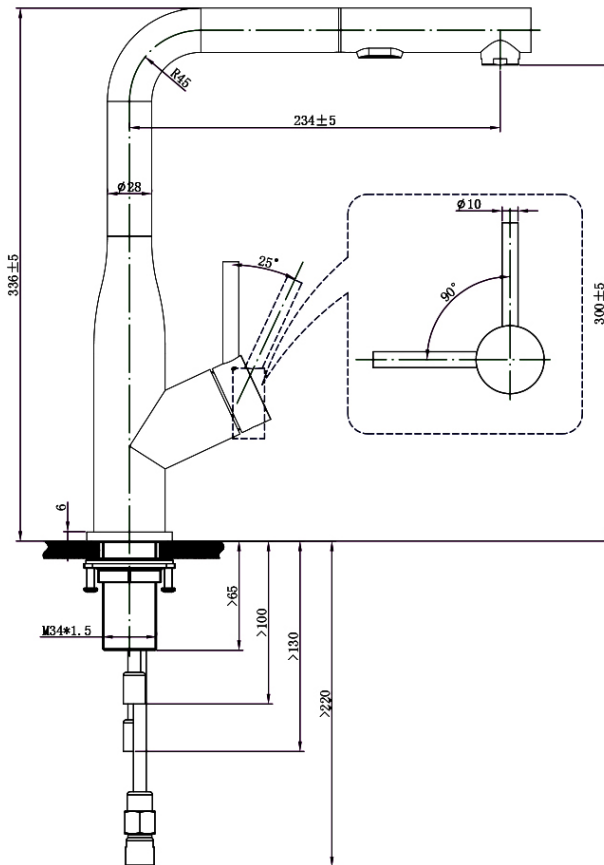

Modern Steel 2.0 Kitchen Mixer Pull Out Spray

Brushed Steel

Product Image

Product Details

Code: 96188LC
Brand: Villeroy & Boch
Range: Modern Steel 2.0
Warranty: 15 Years*
WELS: 5 Star 5 LPM, Reg #: T43618

Additional Features

Technical Specification

Required Product

Recommended Products

Additional Notes

- Lead Free
- Stainless Steel 304 Grade
- 35mm Ceramic Cartridge
- 360 Degree Swivel Range

*Please visit argentaust.com.au/warranty to view the full warranty

Note: All dimensions are in millimetres and are subject to normal manufacturing variations. Always use the physical product measurements for cut-outs and rough-ins as the technical details shown may differ from the actual product. Use acetic cured silicone sealant. Do not use epoxy type adhesives. Clean with damp cloth. Do not use abrasive cleaners, liquids or pastes.