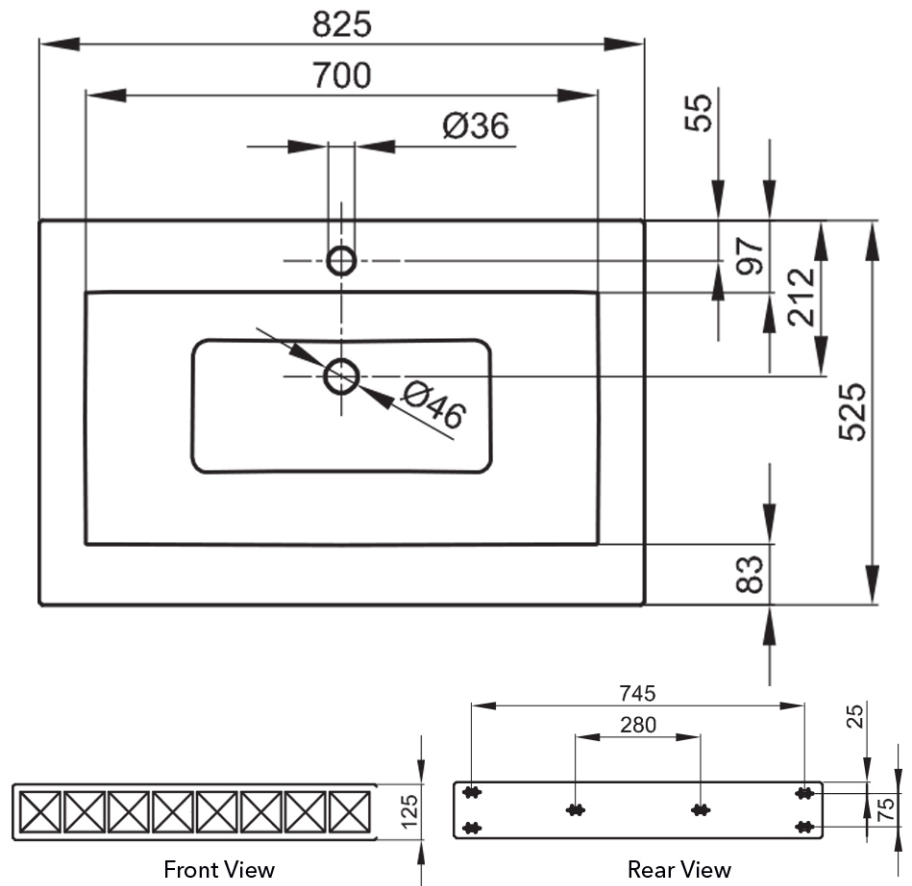

# Loft 825 Wall Hung 1 Row Basin

No Tap Hole

**Product Image**

**Product Details**

<b>SKU:</b>	<b>A230-000SWV1A</b>
Brand:	Bette
Range:	Loft
Warranty:	30 Years
Product Width:	825 mm
Product Depth:	525 mm
WELS:	N/A

**Additional Features**

**Required Product**

**Recommended Products**

**Additional Notes**

\* Made from long-lasting titanium steel

**Technical Specification**

Note: All dimensions are in millimetres and are subject to normal manufacturing variations. Always use the physical product measurements for cut-outs and rough-ins as the technical details shown may differ from the actual product. Use acetic cured silicone sealant. Do not use epoxy type adhesives. Clean with damp cloth. Do not use abrasive cleaners, liquids or pastes.