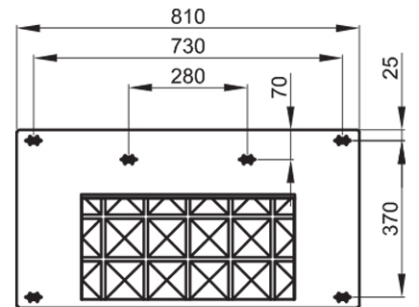

Loft 825 Wall Hung 4 Row Basin

1 Tap Hole

Product Image

Product Details

SKU:	A230-000SWV4AHLW1
Brand:	Bette
Range:	Loft
Warranty:	30 Years
Product Width:	825 mm
Product Depth:	525 mm
WELS:	N/A

Additional Features

Technical Specification

Required Product

Recommended Products

Additional Notes

* Made from long-lasting titanium steel

Front View

Rear View

Note: All dimensions are in millimetres and are subject to normal manufacturing variations. Always use the physical product measurements for cut-outs and rough-ins as the technical details shown may differ from the actual product. Use acetic cured silicone sealant. Do not use epoxy type adhesives. Clean with damp cloth. Do not use abrasive cleaners, liquids or pastes.