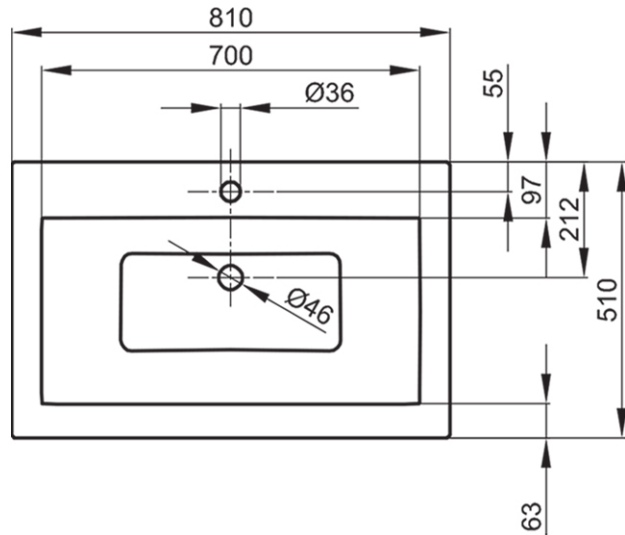

Loft 825 Wall Hung 4 Row Basin

1 Tap Hole

Product Image

Product Details

SKU:	A230-000SWV4AHLW1
Brand:	Bette
Range:	Loft
Warranty:	30 Years
Product Width:	825 mm
Product Depth:	525 mm
WELS:	N/A

Additional Features

Technical Specification

Required Product

Recommended Products

Additional Notes

* Made from long-lasting titanium steel

Front View

Rear View

Note: All dimensions are in millimetres and are subject to normal manufacturing variations. Always use the physical product measurements for cut-outs and rough-ins as the technical details shown may differ from the actual product. Use acetic cured silicone sealant. Do not use epoxy type adhesives. Clean with damp cloth. Do not use abrasive cleaners, liquids or pastes.