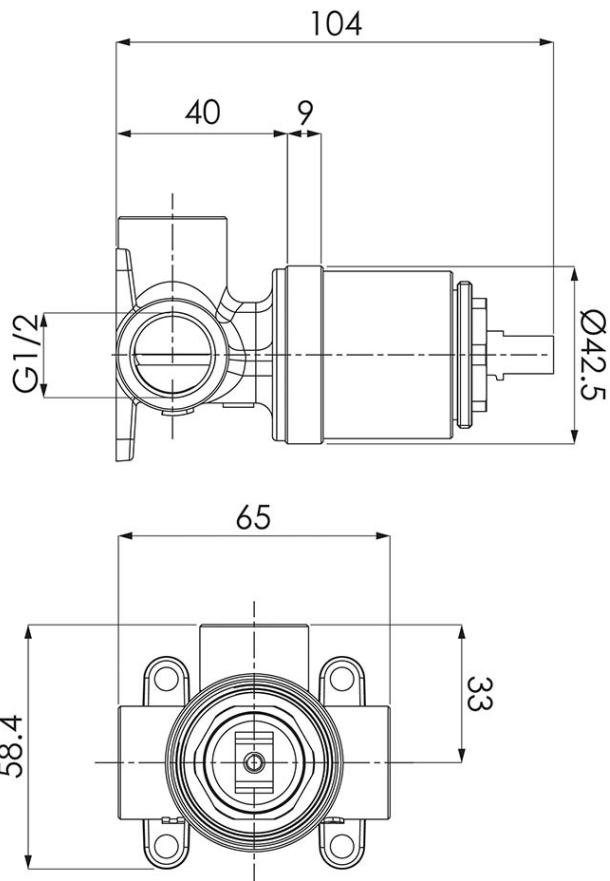

Technical Specification

*Please visit argentaust.com.au/warranty to view the full warranty

Note: All dimensions are in millimetres and are subject to normal manufacturing variations. Always use the physical product measurements for cut-outs and rough-ins as the technical details shown may differ from the actual product. Use acetic cured silicone sealant. Do not use epoxy type adhesives. Clean with damp cloth. Do not use abrasive cleaners, liquids or pastes.