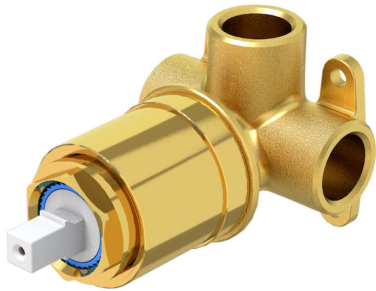

ColourFlex Shower Mixer body

Product Image

Product Details

Code:	M186700
Brand:	Argent
Range:	ColourFlex
Warranty:	15 Years*
WELS:	N/A

Additional Features

Required Product

Recommended Products

Additional Notes

- Lead Free
- One Body For All Colours & Designs
- 4 Screw Fixing for Accurate Installation
- Compact Body