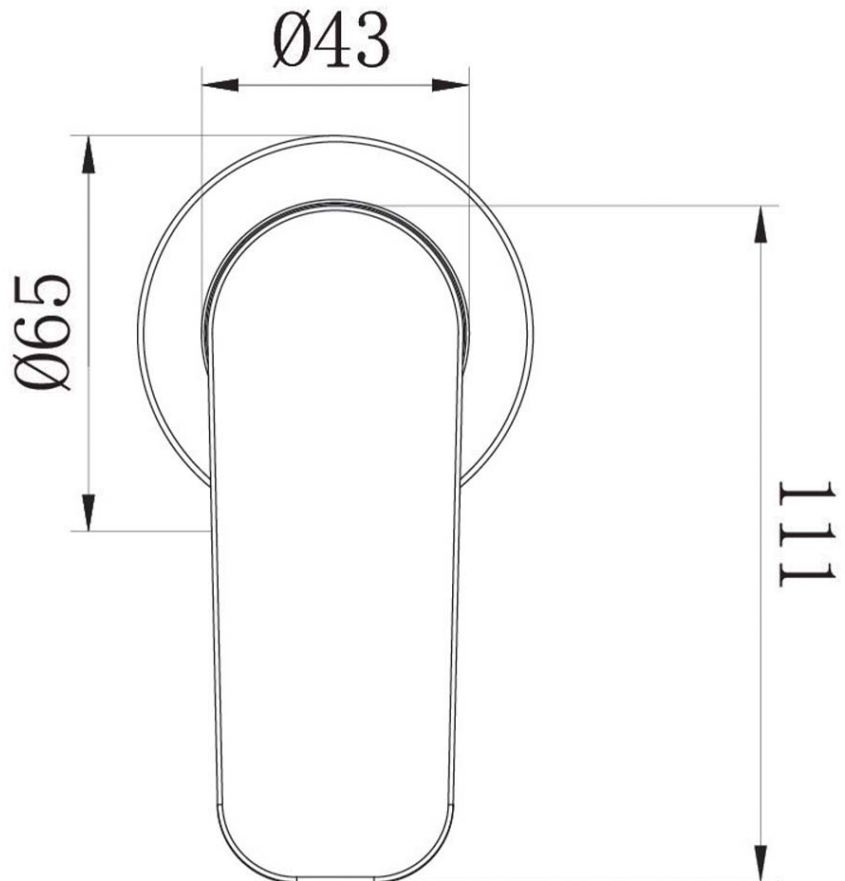

# Pace 2.0 Shower Mixer Trim

Brushed Gold

**Product Image**

**Product Details**

<b>Code:</b>	<b>S544285B</b>
Brand:	Argent
Range:	Pace 2.0
Warranty:	15 Years*
WELS:	N/A

**Additional Features**

**Technical Specification**

**Required Product**  
M186700

**Recommended Products**

**Additional Notes**

- 35mm Ceramic Cartridge
- Compact 65mm Plate

**Installation Instructions**

\* ONLY COMPATIBLE WITH COLOURFLEX BODY M186700

\*Please visit [argentaust.com.au/warranty](http://argentaust.com.au/warranty) to view the full warranty

*Note: All dimensions are in millimetres and are subject to normal manufacturing variations. Always use the physical product measurements for cut-outs and rough-ins as the technical details shown may differ from the actual product. Use acetic cured silicone sealant. Do not use epoxy type adhesives. Clean with damp cloth. Do not use abrasive cleaners, liquids or pastes.*