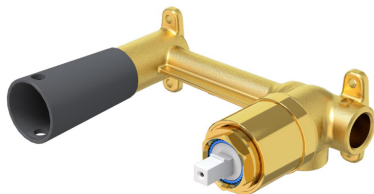

Pace 2.0 Wall Mounted Basin/Bath Trim

Product Image

Product Details

Code: W344261B
Brand: Argent
Range: Pace 2.0
Warranty: 15 Years*
WELS: 5 Star 5 LPM, Reg #: T43813

Additional Features

Required Product
M303500

Recommended Products

Additional Notes

- Lead Free
- 115mm Centres
- 35mm Ceramic Cartridge
- Spout Can Be Positioned On The Left Hand Side Of The Mixer Only
- Use as a Bath Mixer By Changing To The Full Flow Aerator Provided In The Box
- Optional Rectangular Plate (200x80mm) Available TC20061

Installation Instructions

* ONLY COMPATIBLE WITH COLOURFLEX BODY M303500

Technical Specification

*Please visit argentaust.com.au/warranty to view the full warranty

Note: All dimensions are in millimetres and are subject to normal manufacturing variations. It is recommended to use the physical product measurements for cut-outs and rough-ins as the technical details shown may differ from the actual product. Use acetic cured silicone sealant. Do not use epoxy type adhesives. Clean with damp cloth. Do not use abrasive cleaners, liquids or pastes.

ColourFlex Wall Mounted Basin/Bath Mixer Body

Product Image

Product Details

Code:	M303500
Brand:	Argent
Range:	ColourFlex
Warranty:	15 Years*
WELS:	N/A

Additional Features

Technical Specification

Required Product