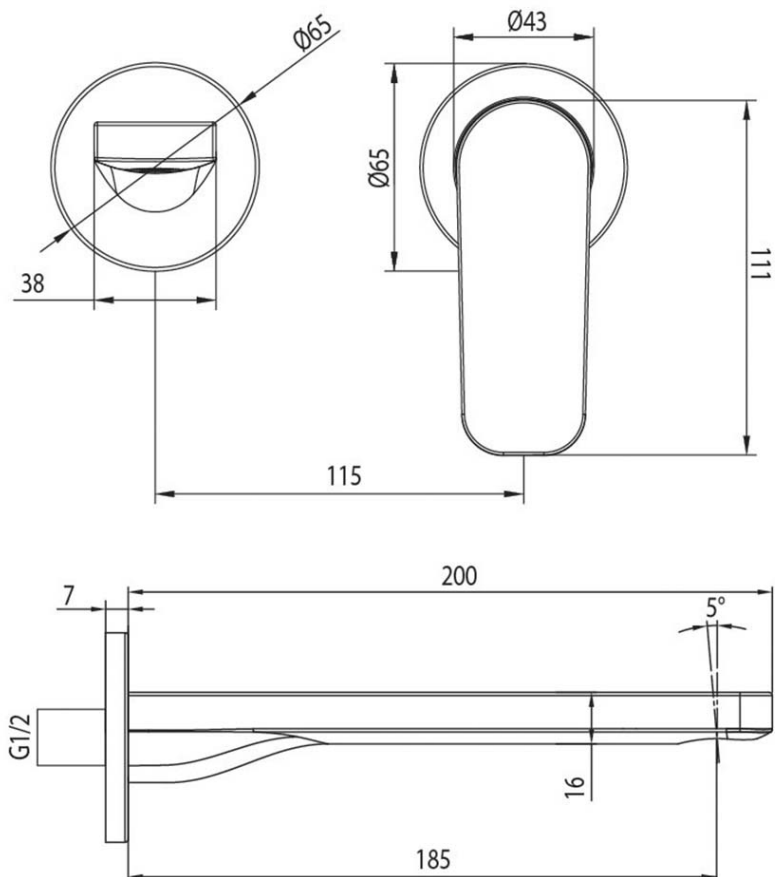

Recommended Products

Additional Notes

- Lead Free
- 115mm Centres
- 35mm Ceramic Cartridge
- Spout Can Be Positioned On The Left Hand Side Of The Mixer Only
- Use as a Bath Mixer By Changing To The Full Flow Aerator Provided In The Box
- Optional Rectangular Plate (200x80mm) Available TC20061

Installation Instructions

* ONLY COMPATIBLE WITH COLOURFLEX BODY M303500

Technical Specification

*Please visit argentaust.com.au/warranty to view the full warranty

Note: All dimensions are in millimetres and are subject to normal manufacturing variations. It is recommended to use the physical product measurements for cut-outs and rough-ins as the technical details shown may differ from the actual product. Use acetic cured silicone sealant. Do not use epoxy type adhesives. Clean with damp cloth. Do not use abrasive cleaners, liquids or pastes.

Note: All dimensions are in millimetres and are subject to normal manufacturing variations. Always use the physical product measurements for cut-outs and rough-ins as the technical details shown may differ from the actual product. Use acetic cured silicone sealant. Do not use epoxy type adhesives. Clean with damp cloth. Do not use abrasive cleaners, liquids or pastes.