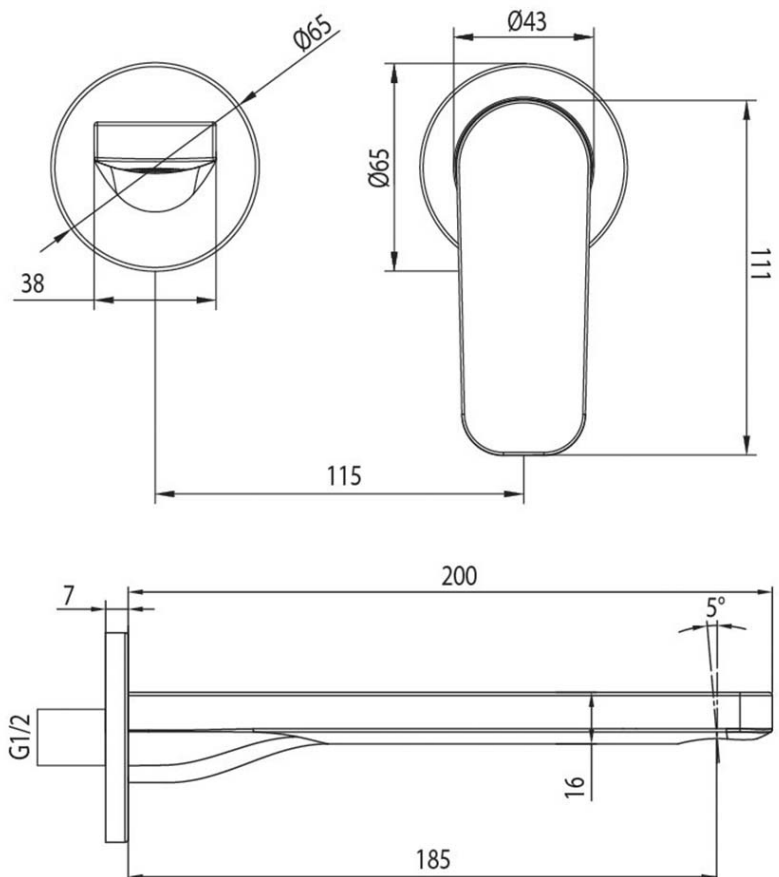

Pace 2.0 Wall Mounted Basin/Bath Trim

Brushed Nickel

Product Image

Product Details

| | |
|--------------|-----------------------------|
| Code: | W344280B |
| Brand: | Argent |
| Range: | Pace 2.0 |
| Warranty: | 15 Years* |
| WELS: | 5 Star 5 LPM, Reg #: T43813 |

Additional Features

Required Product
M303500

Recommended Products

Additional Notes

- Lead Free
- 115mm Centres
- 35mm Ceramic Cartridge
- Spout Can Be Positioned On The Left Hand Side Of The Mixer Only
- Use as a Bath Mixer By Changing To The Full Flow Aerator Provided In The Box
- Optional Rectangular Plate (200x80mm) Available TC20080

Installation Instructions

* ONLY COMPATIBLE WITH COLOURFLEX BODY M303500

Technical Specification

*Please visit argentaust.com.au/warranty to view the full warranty

Note: All dimensions are in millimetres and are subject to normal manufacturing variations. It is recommended to use the physical product measurements for cut-outs and rough-ins as the technical details shown may differ from the actual product. Use acetic cured silicone sealant. Do not use epoxy type adhesives. Clean with damp cloth. Do not use abrasive cleaners, liquids or pastes.

*Please visit argentaust.com.au/warranty to view the full warranty

Note: All dimensions are in millimetres and are subject to normal manufacturing variations. Always use the physical product measurements for cut-outs and rough-ins as the technical details shown may differ from the actual product. Use acetic cured silicone sealant. Do not use epoxy type adhesives. Clean with damp cloth. Do not use abrasive cleaners, liquids or pastes.