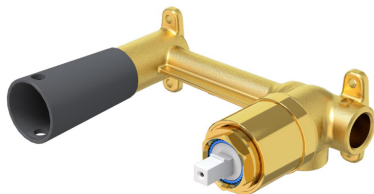

Pace 2.0 Wall Mounted Basin/Bath Trim

Brushed Nickel

Product Image

Product Details

| | |
|--------------|-----------------------------|
| Code: | W344280B |
| Brand: | Argent |
| Range: | Pace 2.0 |
| Warranty: | 15 Years* |
| WELS: | 5 Star 5 LPM, Reg #: T43813 |

Additional Features

Required Product
M303500

Recommended Products

Additional Notes

- Lead Free
- 115mm Centres
- 35mm Ceramic Cartridge
- Spout Can Be Positioned On The Left Hand Side Of The Mixer Only
- Use as a Bath Mixer By Changing To The Full Flow Aerator Provided In The Box
- Optional Rectangular Plate (200x80mm) Available TC20080

Installation Instructions

* ONLY COMPATIBLE WITH COLOURFLEX BODY M303500

Technical Specification

*Please visit argentaust.com.au/warranty to view the full warranty

Note: All dimensions are in millimetres and are subject to normal manufacturing variations. It is recommended to use the physical product measurements for cut-outs and rough-ins as the technical details shown may differ from the actual product. Use acetic cured silicone sealant. Do not use epoxy type adhesives. Clean with damp cloth. Do not use abrasive cleaners, liquids or pastes.

ColourFlex Wall Mounted Basin/Bath Mixer Body

Product Image

Product Details

| | |
|--------------|----------------|
| Code: | M303500 |
| Brand: | Argent |
| Range: | ColourFlex |
| Warranty: | 15 Years* |
| WELS: | N/A |