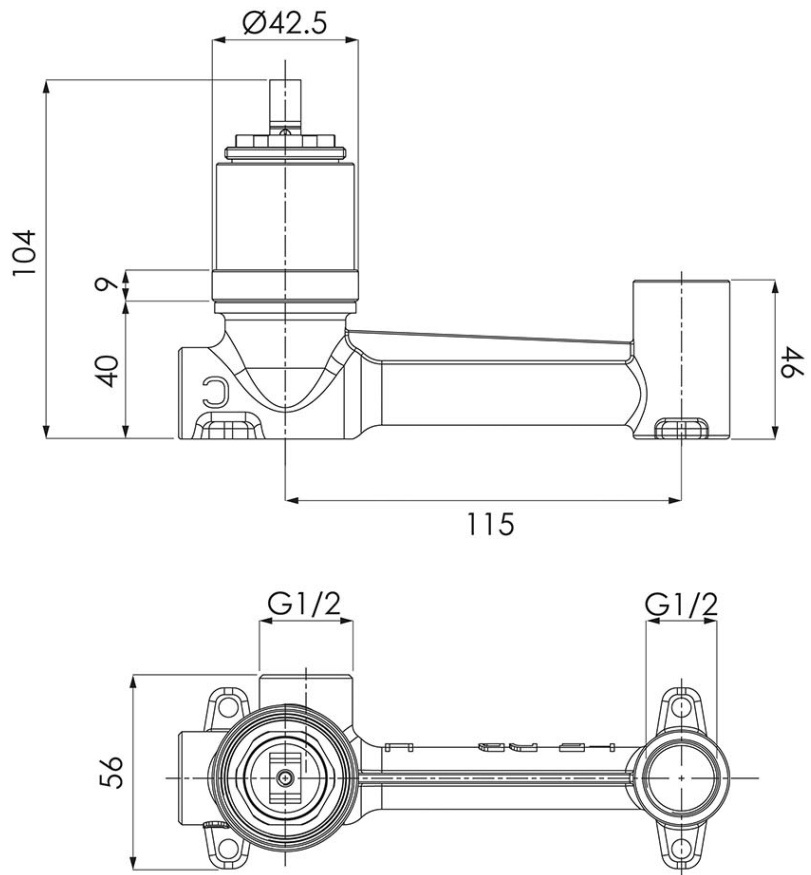

Additional Features

Required Product
M303500

Recommended Products

Additional Notes

- Lead Free
- 115mm Centres
- 35mm Ceramic Cartridge
- Spout Can Be Positioned On The Left Hand Side Of The Mixer Only
- Use as a Bath Mixer By Changing To The Full Flow Aerator Provided In The Box
- Optional Rectangular Plate (200x80mm) Available TC20080

*Please visit argentaust.com.au/warranty to view the full warranty

Note: All dimensions are in millimetres and are subject to normal manufacturing variations. Always use the physical product measurements for cut-outs and rough-ins as the technical details shown may differ from the actual product. Use acetic cured silicone sealant. Do not use epoxy type adhesives. Clean with damp cloth. Do not use abrasive cleaners, liquids or pastes.