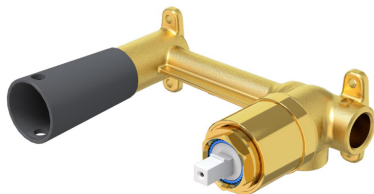

Pace 2.0 Wall Mounted Basin/Bath Trim

Brushed Gold

Product Image

Product Details

Code:	W344285B
Brand:	Argent
Range:	Pace 2.0
Warranty:	15 Years*
WELS:	5 Star 5 LPM, Reg #: T43813

Additional Features

Required Product
M303500

Recommended Products

Additional Notes

- Lead Free
- 115mm Centres
- 35mm Ceramic Cartridge
- Spout Can Be Positioned On The Left Hand Side Of The Mixer Only
- Use as a Bath Mixer By Changing To The Full Flow Aerator Provided In The Box
- Optional Rectangular Plate (200x80mm) Available TC20085

Installation Instructions

* ONLY COMPATIBLE WITH COLOURFLEX BODY M303500

Technical Specification

*Please visit argentaust.com.au/warranty to view the full warranty

Note: All dimensions are in millimetres and are subject to normal manufacturing variations. It is recommended to use the physical product measurements for cut-outs and rough-ins as the technical details shown may differ from the actual product. Use acetic cured silicone sealant. Do not use epoxy type adhesives. Clean with damp cloth. Do not use abrasive cleaners, liquids or pastes.

ColourFlex Wall Mounted Basin/Bath Mixer Body

Product Image

Product Details

Code:	M303500
Brand:	Argent
Range:	ColourFlex
Warranty:	15 Years*
WELS:	N/A

Additional Features

Required Product

Recommended Products