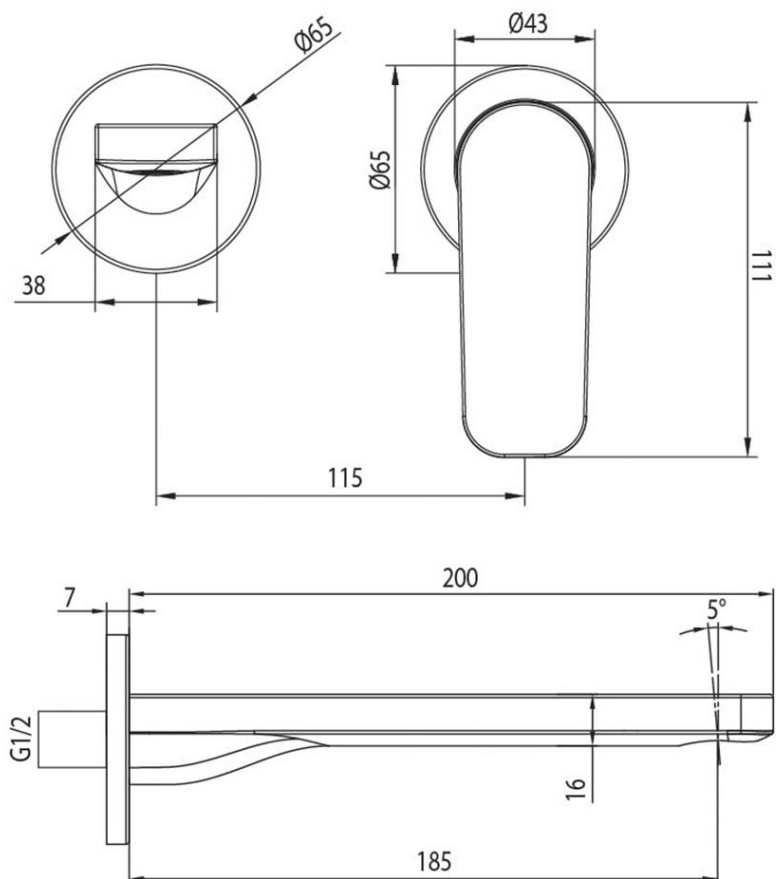

Recommended Products

Additional Notes

- Lead Free
- 115mm Centres
- 35mm Ceramic Cartridge
- Spout Can Be Positioned On The Left Hand Side Of The Mixer Only
- Use as a Bath Mixer By Changing To The Full Flow Aerator Provided In The Box
- Optional Rectangular Plate (200x80mm) Available TC20085

Installation Instructions

* ONLY COMPATIBLE WITH COLOURFLEX BODY M303500

Technical Specification

*Please visit argentaust.com.au/warranty to view the full warranty

Note: All dimensions are in millimetres and are subject to normal manufacturing variations. It is recommended to use the physical product measurements for cut-outs and rough-ins as the technical details shown may differ from the actual product. Use acetic cured silicone sealant. Do not use epoxy type adhesives. Clean with damp cloth. Do not use abrasive cleaners, liquids or pastes.

Note: All dimensions are in millimetres and are subject to normal manufacturing variations. Always use the physical product measurements for cut-outs and rough-ins as the technical details shown may differ from the actual product. Use acetic cured silicone sealant. Do not use epoxy type adhesives. Clean with damp cloth. Do not use abrasive cleaners, liquids or pastes.