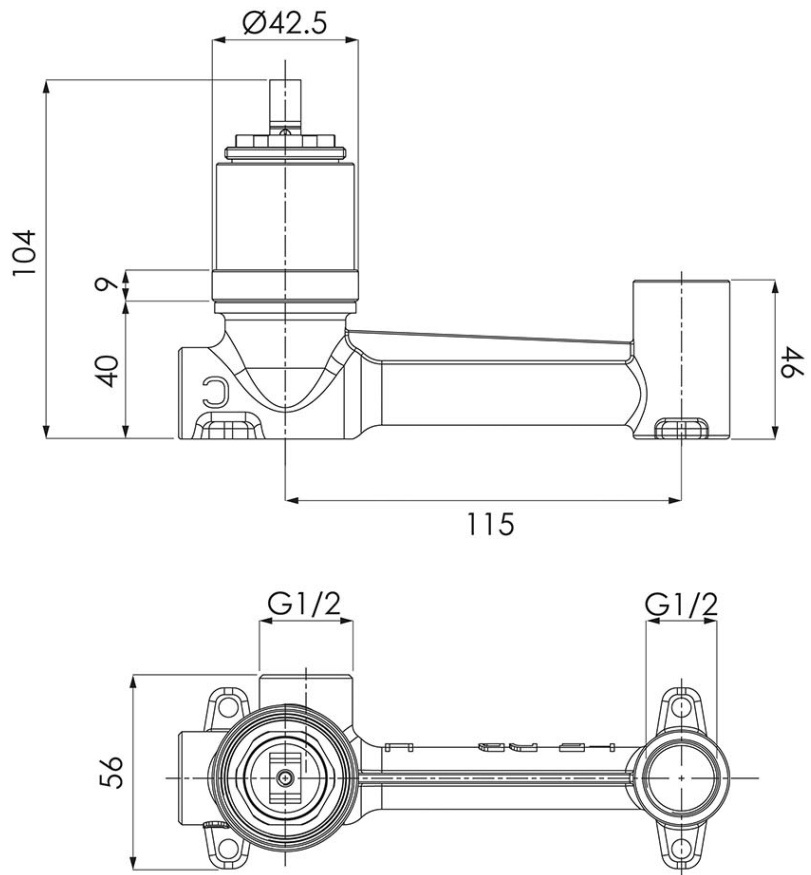

Technical Specification

*Please visit argentaust.com.au/warranty to view the full warranty

Note: All dimensions are in millimetres and are subject to normal manufacturing variations. Always use the physical product measurements for cut-outs and rough-ins as the technical details shown may differ from the actual product. Use acetic cured silicone sealant. Do not use epoxy type adhesives. Clean with damp cloth. Do not use abrasive cleaners, liquids or pastes.