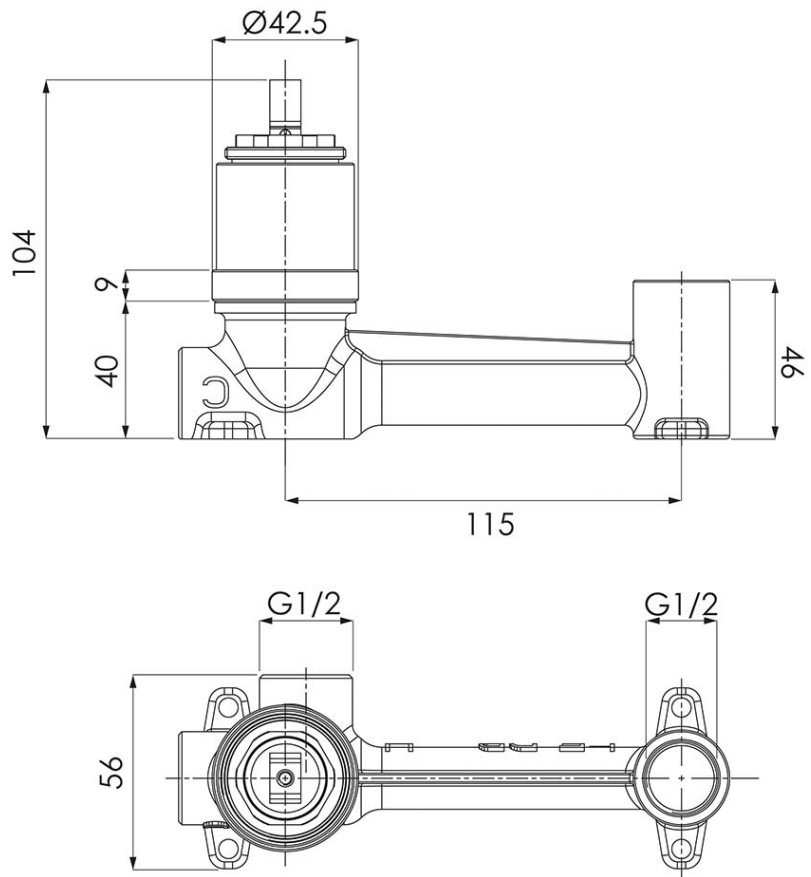

Technical Specification

*Please visit argentaust.com.au/warranty to view the full warranty

Note: All dimensions are in millimetres and are subject to normal manufacturing variations. Always use the physical product measurements for cut-outs and rough-ins as the technical details shown may differ from the actual product. Use acetic cured silicone sealant. Do not use epoxy type adhesives. Clean with damp cloth. Do not use abrasive cleaners, liquids or pastes.