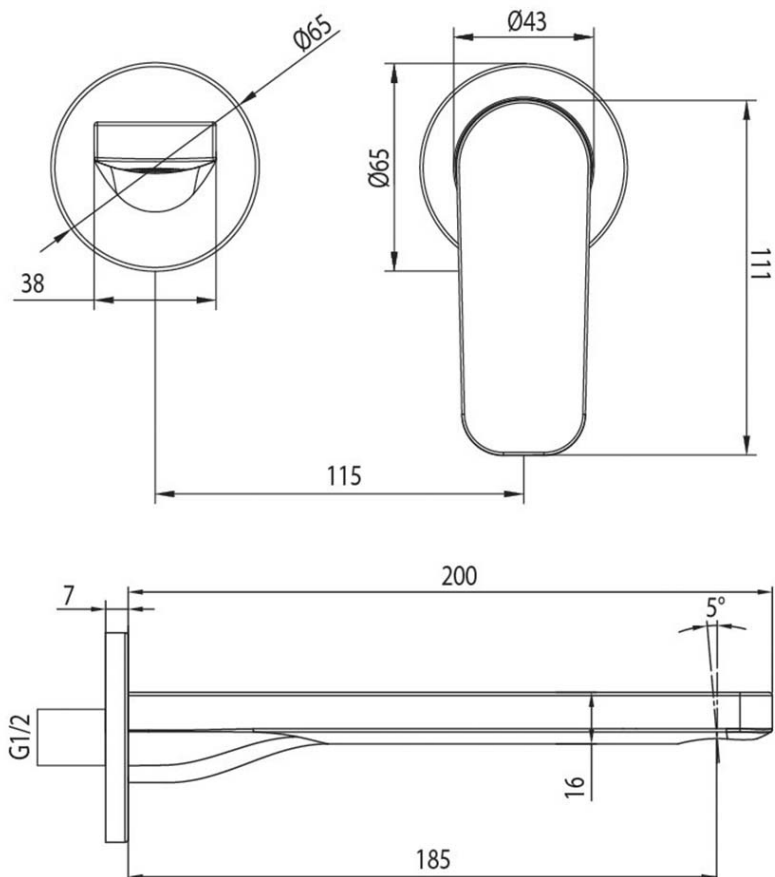

Required Product
M303500

Recommended Products

Additional Notes

- Lead Free
- 115mm Centres
- 35mm Ceramic Cartridge
- Spout Can Be Positioned On The Left Hand Side Of The Mixer Only
- Use as a Bath Mixer By Changing To The Full Flow Aerator Provided In The Box
- Optional Rectangular Plate (200x80mm) Available TC20090

Installation Instructions

* ONLY COMPATIBLE WITH COLOURFLEX BODY M303500

*Please visit argentaust.com.au/warranty to view the full warranty

Note: All dimensions are in millimetres and are subject to normal manufacturing variations. It is recommended to use the physical product measurements for cut-outs and rough-ins as the technical details shown may differ from the actual product. Use acetic cured silicone sealant. Do not use epoxy type adhesives. Clean with damp cloth. Do not use abrasive cleaners, liquids or pastes.

Note: All dimensions are in millimetres and are subject to normal manufacturing variations. Always use the physical product measurements for cut-outs and rough-ins as the technical details shown may differ from the actual product. Use acetic cured silicone sealant. Do not use epoxy type adhesives. Clean with damp cloth. Do not use abrasive cleaners, liquids or pastes.