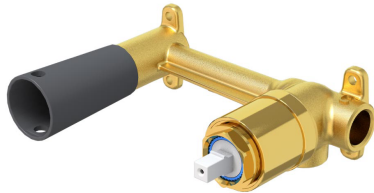

Pace 2.0 Wall Mounted Basin/Bath Trim

Gun Metal

Product Image

Product Details

Code:	W344290B
Brand:	Argent
Range:	Pace 2.0
Warranty:	15 Years*
WELS:	5 Star 5 LPM, Reg #: T43813

Additional Features

Technical Specification

Required Product
M303500

Recommended Products

Additional Notes

- Lead Free
- 115mm Centres
- 35mm Ceramic Cartridge
- Spout Can Be Positioned On The Left Hand Side Of The Mixer Only
- Use as a Bath Mixer By Changing To The Full Flow Aerator Provided In The Box
- Optional Rectangular Plate (200x80mm) Available TC20090

Installation Instructions

* ONLY COMPATIBLE WITH COLOURFLEX BODY M303500

*Please visit argentaust.com.au/warranty to view the full warranty

Note: All dimensions are in millimetres and are subject to normal manufacturing variations. It is recommended to use the physical product measurements for cut-outs and rough-ins as the technical details shown may differ from the actual product. Use acetic cured silicone sealant. Do not use epoxy type adhesives. Clean with damp cloth. Do not use abrasive cleaners, liquids or pastes.

ColourFlex Wall Mounted Basin/Bath Mixer Body

Product Image

Product Details

Code:	M303500
Brand:	Argent
Range:	ColourFlex
Warranty:	15 Years*
WELS:	N/A

Additional Features

Required Product

Recommended Products