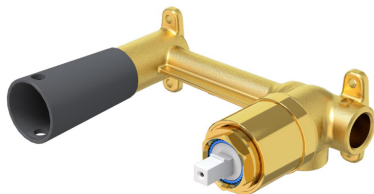

Pace 2.0 Wall Mounted Basin/Bath Trim

Matte Black

Product Image

Product Details

Code: W344295B
Brand: Argent
Range: Pace 2.0
Warranty: 15 Years*
WELS: 5 Star 5 LPM, Reg #: T43813

Additional Features

Technical Specification

Required Product
M303500

Recommended Products

Additional Notes

- Lead Free
- 115mm Centres
- 35mm Ceramic Cartridge
- Spout Can Be Positioned On The Left Hand Side Of The Mixer Only
- Use as a Bath Mixer By Changing To The Full Flow Aerator Provided In The Box
- Optional Rectangular Plate (200x80mm) Available TC20095

Installation Instructions

* ONLY COMPATIBLE WITH COLOURFLEX BODY M303500

*Please visit argentaust.com.au/warranty to view the full warranty

Note: All dimensions are in millimetres and are subject to normal manufacturing variations. It is recommended to use the physical product measurements for cut-outs and rough-ins as the technical details shown may differ from the actual product. Use acetic cured silicone sealant. Do not use epoxy type adhesives. Clean with damp cloth. Do not use abrasive cleaners, liquids or pastes.

ColourFlex Wall Mounted Basin/Bath Mixer Body

Product Image

Product Details

Code:	M303500
Brand:	Argent
Range:	ColourFlex
Warranty:	15 Years*
WELS:	N/A

Additional Features

Required Product

Recommended Products