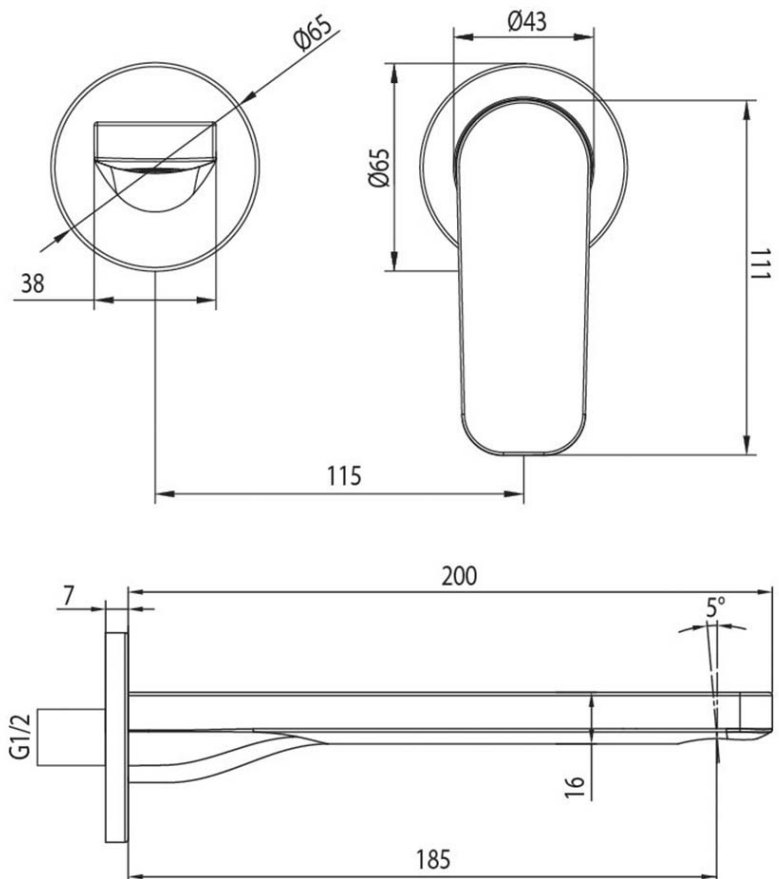

Required Product
M303500

Recommended Products

Additional Notes

- Lead Free
- 115mm Centres
- 35mm Ceramic Cartridge
- Spout Can Be Positioned On The Left Hand Side Of The Mixer Only
- Use as a Bath Mixer By Changing To The Full Flow Aerator Provided In The Box
- Optional Rectangular Plate (200x80mm) Available TC20095

Installation Instructions

* ONLY COMPATIBLE WITH COLOURFLEX BODY M303500

*Please visit argentaust.com.au/warranty to view the full warranty

Note: All dimensions are in millimetres and are subject to normal manufacturing variations. It is recommended to use the physical product measurements for cut-outs and rough-ins as the technical details shown may differ from the actual product. Use acetic cured silicone sealant. Do not use epoxy type adhesives. Clean with damp cloth. Do not use abrasive cleaners, liquids or pastes.

Note: All dimensions are in millimetres and are subject to normal manufacturing variations. Always use the physical product measurements for cut-outs and rough-ins as the technical details shown may differ from the actual product. Use acetic cured silicone sealant. Do not use epoxy type adhesives. Clean with damp cloth. Do not use abrasive cleaners, liquids or pastes.