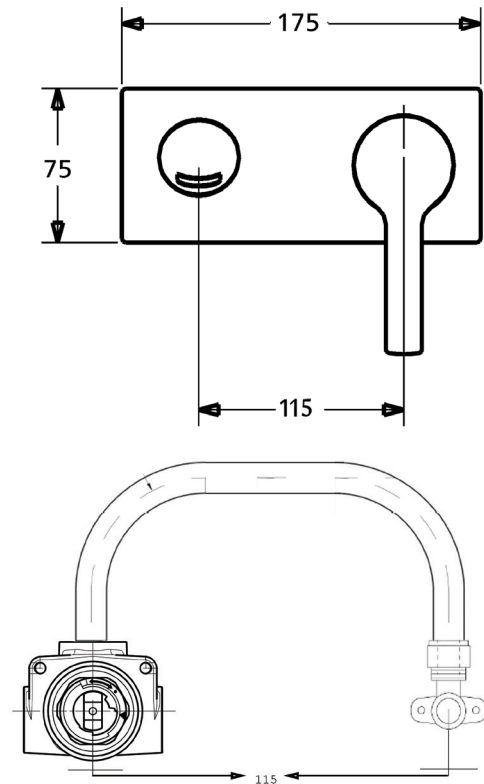

HANSATWIST WALL MOUNTED BASIN/BATH MIXER

Product Image

Use as a bath mixer by changing to the full flow aerator provided.

Technical Specification

Description

HansaTwist Wall Mounted Basin/Bath Mixer
WELS 5 Star / 5 Lpm
190mm Spout

Chrome Trim and Spout
Body with Breech

A49770165XB
50500100BR

Additional Information

- 15 Year Warranty* Conditions Apply
- German Engineered
- 35mm Cartridge
- Variable volume & temperature limiter
- Spout can be positioned on left or right