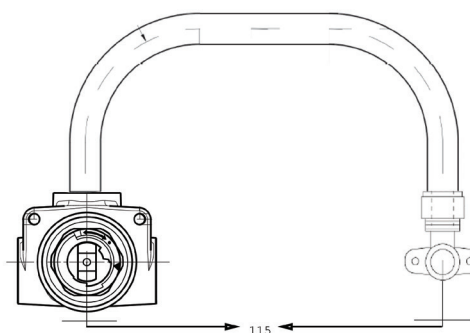

HANSARONDA WALL MOUNTED BASIN/BATH MIXER

Product Image

Use as a bath mixer by changing to the full flow aerator provided.

Technical Specification

Description

HansaRonda Wall Mounted Basin/Bath Mixer
WELS 5 Star / 5 Lpm
190mm Spout

Chrome Trim and Spout
Body with Breech

A49810165XB
50500100BR

Additional Information

- 15 Year Warranty* Conditions Apply
- German Engineered
- 35mm Cartridge
- Variable volume & temperature limiter
- Spout can be positioned on left or right