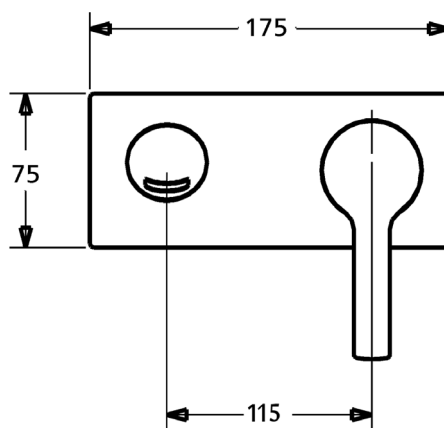

HANSARONDA WALL MOUNTED BASIN/BATH MIXER

Product Image

Use as a bath mixer by changing to the full flow aerator provided.

Technical Specification

Description

HansaRonda Wall Mounted Basin/Bath Mixer
WELS 5 Star / 5 Lpm
190mm Spout

Chrome Trim and Spout
Body with Breech

A49810165XB
50500100BR

Additional Information

- 15 Year Warranty* Conditions Apply
- German Engineered
- 35mm Cartridge
- Variable volume & temperature limiter
- Spout can be positioned on left or right