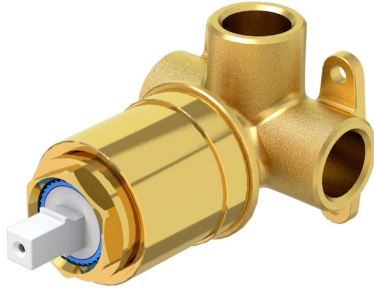

ColourFlex Shower Mixer body

Product Image

Product Details

Code:	M186700
Brand:	Argent
Range:	ColourFlex
Warranty:	15 Years*
WELS:	N/A

Additional Features

Required Product

Recommended Products

Additional Notes

- Lead Free
- One Body For All Colours & Designs
- 4 Screw Fixing for Accurate Installation
- Compact Body