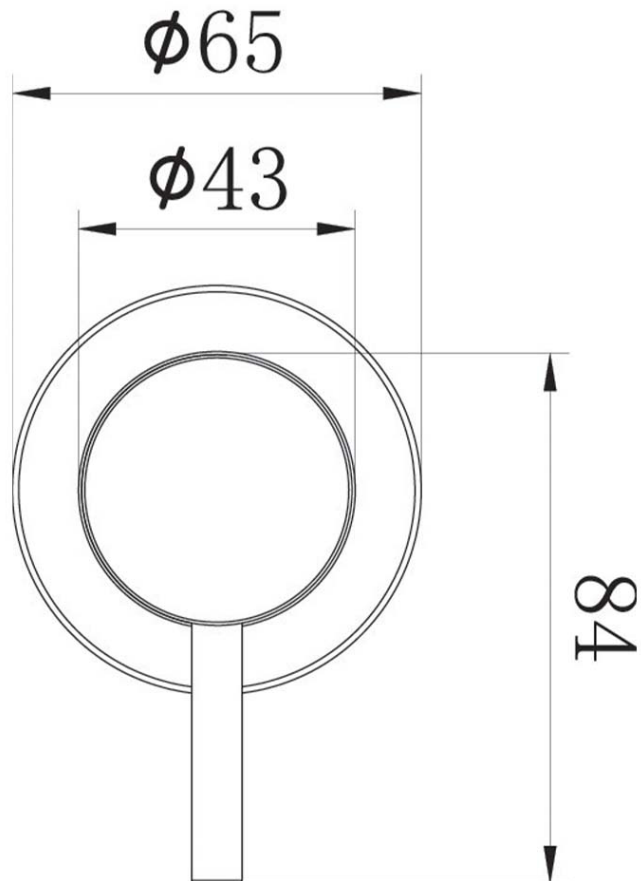

## Technical Specification

**Required Product**  
M186700

**Recommended Products**

**Additional Notes**

- 35mm Ceramic Cartridge
- Compact 65mm Plate

**Installation Instructions**

\* ONLY COMPATIBLE WITH  
COLOURFLEX BODY M186700