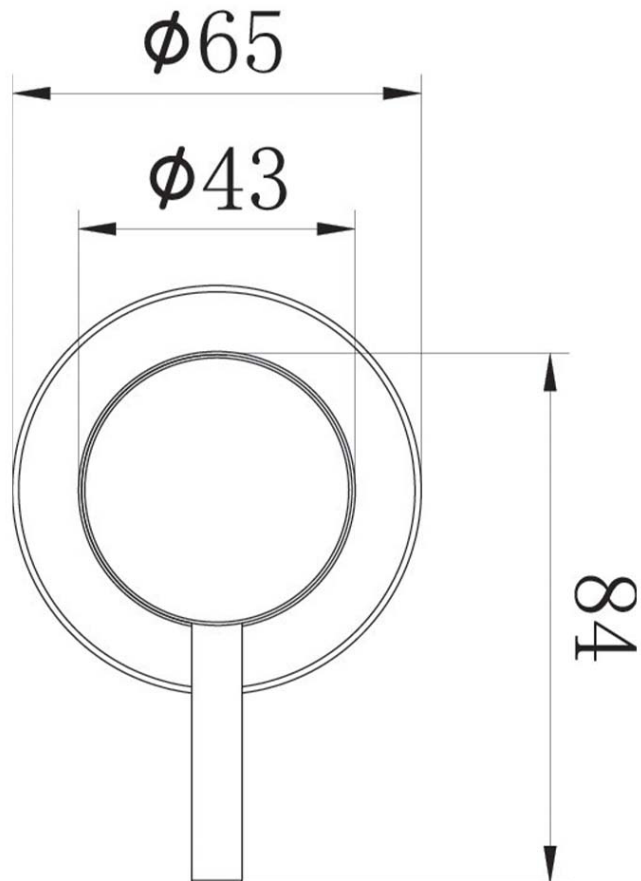

# Grace 2.0 Shower Mixer Trim

Brushed Gold

**Product Image**

**Product Details**

<b>Code:</b>	<b>S566385B</b>
Brand:	Argent
Range:	Grace 2.0
Warranty:	15 Years*
WELS:	N/A

**Additional Features**

**Technical Specification**

**Required Product**  
M186700

**Recommended Products**

**Additional Notes**

- 35mm Ceramic Cartridge
- Compact 65mm Plate

**Installation Instructions**

\* ONLY COMPATIBLE WITH COLOURFLEX BODY M186700

\*Please visit [argentaust.com.au/warranty](http://argentaust.com.au/warranty) to view the full warranty

Note: All dimensions are in millimetres and are subject to normal manufacturing variations. It is recommended to use the physical product measurements for cut-outs and rough-ins as the technical details shown may differ from the actual product. Use acetic cured silicone sealant. Do not use epoxy type adhesives. Clean with damp cloth. Do not use abrasive cleaners, liquids or pastes.