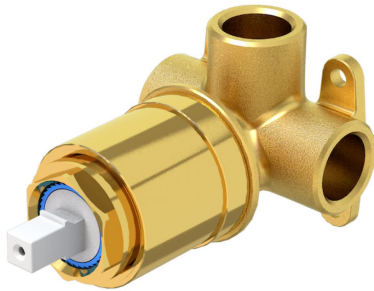

ColourFlex Shower Mixer body

Product Image

Product Details

Code:	M186700
Brand:	Argent
Range:	ColourFlex
Warranty:	15 Years*
WELS:	N/A

Additional Features

Required Product

Recommended Products

Additional Notes

- Lead Free
- One Body For All Colours & Designs
- 4 Screw Fixing for Accurate Installation
- Compact Body