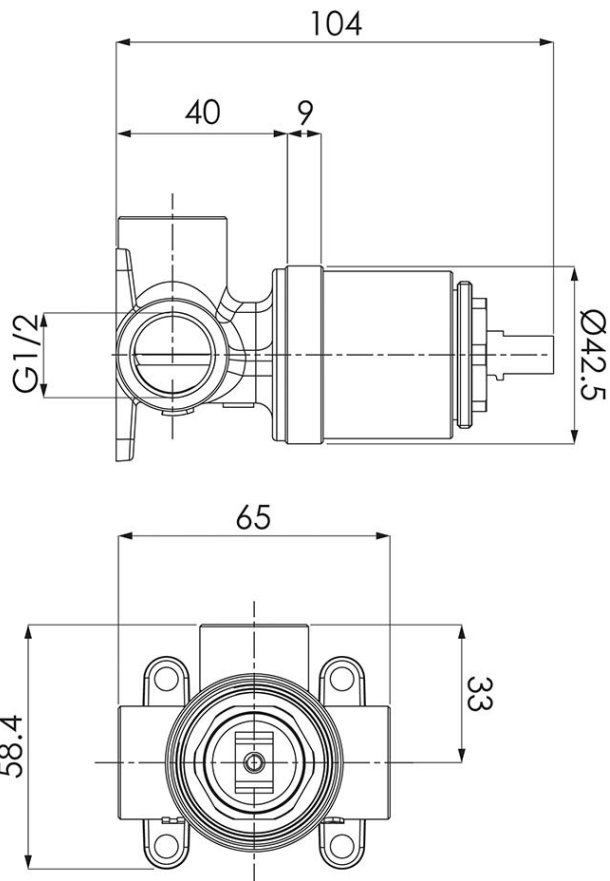

Recommended Products

Additional Notes

- 35mm Ceramic Cartridge
- Compact 65mm Plate

Installation Instructions

* ONLY COMPATIBLE WITH
COLOURFLEX BODY M186700

*Please visit argentaust.com.au/warranty to view the full warranty

Note: All dimensions are in millimetres and are subject to normal manufacturing variations. Always use the physical product measurements for cut-outs and rough-ins as the technical details shown may differ from the actual product. Use acetic cured silicone sealant. Do not use epoxy type adhesives. Clean with damp cloth. Do not use abrasive cleaners, liquids or pastes.

ColourFlex Shower Mixer body

Product Image

Product Details

Code:	M186700
Brand:	Argent
Range:	ColourFlex
Warranty:	15 Years*
WELS:	N/A

Additional Features

Required Product

Recommended Products

Additional Notes

- Lead Free
- One Body For All Colours & Designs
- 4 Screw Fixing for Accurate Installation
- Compact Body

Technical Specification

*Please visit argentaust.com.au/warranty to view the full warranty

Note: All dimensions are in millimetres and are subject to normal manufacturing variations. Always use the physical product measurements for cut-outs and rough-ins as the technical details shown may differ from the actual product. Use acetic cured silicone sealant. Do not use epoxy type adhesives. Clean with damp cloth. Do not use abrasive cleaners, liquids or pastes.