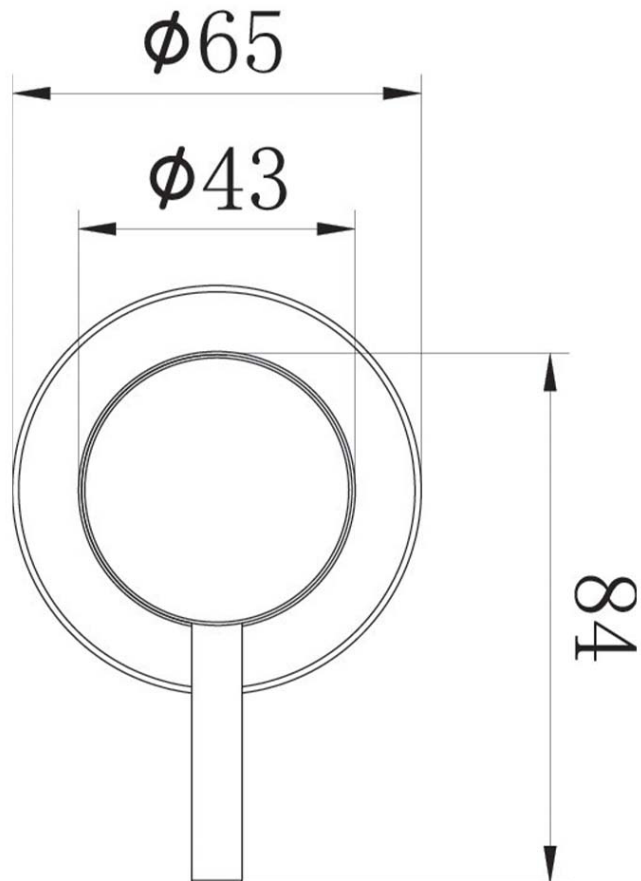

Grace 2.0 Shower Mixer Trim

Matte Black

Product Image

Product Details

Code:	S566395B
Brand:	Argent
Range:	Grace 2.0
Warranty:	15 Years*
WELS:	N/A

Additional Features

Technical Specification

Required Product
M186700

Recommended Products

Additional Notes

- 35mm Ceramic Cartridge
- Compact 65mm Plate

Installation Instructions

* ONLY COMPATIBLE WITH
COLOURFLEX BODY M186700

*Please visit argentaust.com.au/warranty to view the full warranty

Note: All dimensions are in millimetres and are subject to normal manufacturing variations. Always use the physical product measurements for cut-outs and rough-ins as the technical details shown may differ from the actual product. Use acetic cured silicone sealant. Do not use epoxy type adhesives. Clean with damp cloth. Do not use abrasive cleaners, liquids or pastes.

- Lead Free
- One Body For All Colours & Designs
- 4 Screw Fixing for Accurate Installation
- Compact Body

Technical Specification

*Please visit argentaust.com.au/warranty to view the full warranty

Note: All dimensions are in millimetres and are subject to normal manufacturing variations. Always use the physical product measurements for cut-outs and rough-ins as the technical details shown may differ from the actual product. Use acetic cured silicone sealant. Do not use epoxy type adhesives. Clean with damp cloth. Do not use abrasive cleaners, liquids or pastes.