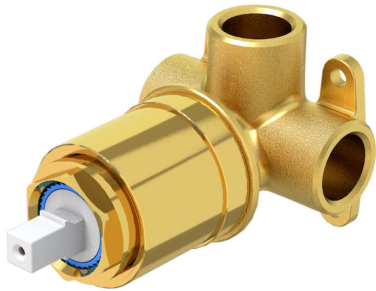

Grace 2.0 Shower Mixer Trim

Matte Black

Product Image

Product Details

Code:	S566395B
Brand:	Argent
Range:	Grace 2.0
Warranty:	15 Years*
WELS:	N/A

Additional Features

Technical Specification

Required Product
M186700

Recommended Products

Additional Notes

- 35mm Ceramic Cartridge
- Compact 65mm Plate

Installation Instructions

* ONLY COMPATIBLE WITH
COLOURFLEX BODY M186700

*Please visit argentaust.com.au/warranty to view the full warranty

ColourFlex Shower Mixer body

Product Image

Product Details

Code:	M186700
Brand:	Argent
Range:	ColourFlex
Warranty:	15 Years*
WELS:	N/A

Additional Features

Required Product

Recommended Products

Additional Notes

- Lead Free
- One Body For All Colours & Designs
- 4 Screw Fixing for Accurate Installation
- Compact Body

Technical Specification

*Please visit argentaust.com.au/warranty to view the full warranty

Note: All dimensions are in millimetres and are subject to normal manufacturing variations. Always use the physical product measurements for cut-outs and rough-ins as the technical details shown may differ from the actual product. Use acetic cured silicone sealant. Do not use epoxy type adhesives. Clean with damp cloth. Do not use abrasive cleaners, liquids or pastes.