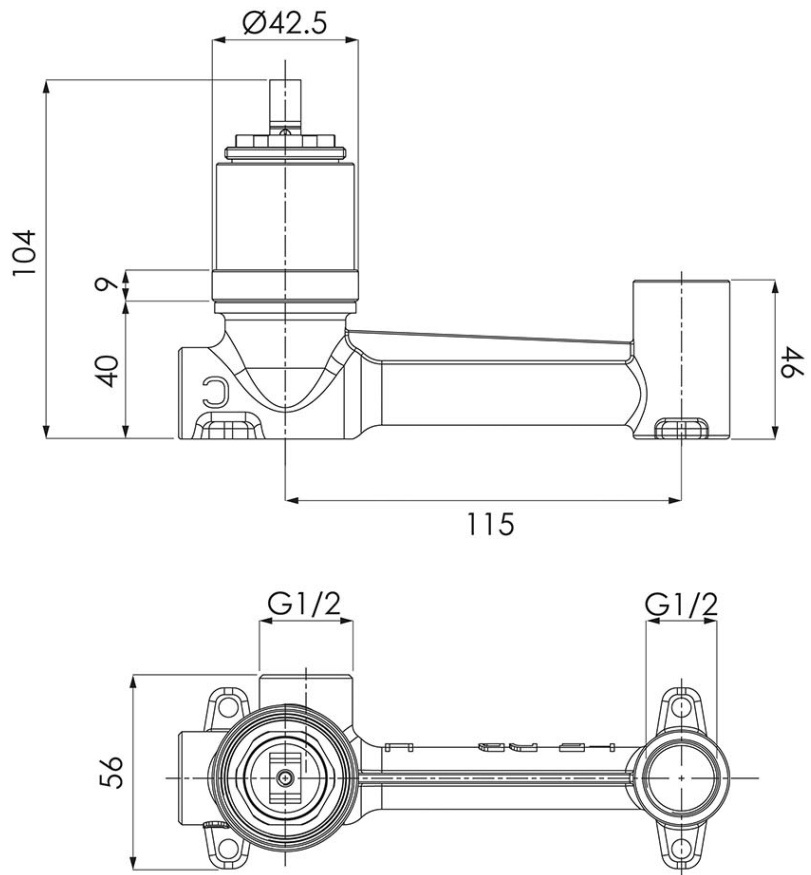

Additional Features

Technical Specification

Required Product

Recommended Products

Additional Notes

- Lead Free
- One Body For All Colours & Designs
- 4 Screw Fixing for Accurate Installation
- Compact Body