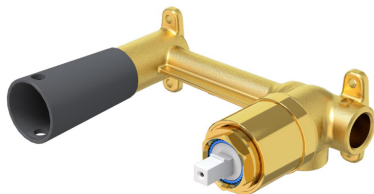

Grace 2.0 Wall Mounted Basin/Bath Trim

Product Image

Product Details

Code:	W366361B
Brand:	Argent
Range:	Grace 2.0
Warranty:	15 Years*
WELS:	5 Star 5 LPM, Reg #: T43820

Additional Features

Technical Specification

Required Product
M303500

Recommended Products

Additional Notes

- Lead Free
- 115mm Centres
- 35mm Ceramic Cartridge
- Spout Can Be Positioned On The Left Hand Side Of The Mixer Only
- Use as a Bath Mixer By Changing To The Full Flow Aerator Provided In The Box
- Optional Rectangular Plate (200x80mm) Available TC20061

Installation Instructions

* ONLY COMPATIBLE WITH COLOURFLEX BODY M303500

*Please visit argentaust.com.au/warranty to view the full warranty

Note: All dimensions are in millimetres and are subject to normal manufacturing variations. It is recommended to use the physical product measurements for cut-outs and rough-ins as the technical details shown may differ from the actual product. Use acetic cured silicone sealant. Do not use epoxy type adhesives. Clean with damp cloth. Do not use abrasive cleaners, liquids or pastes.

ColourFlex Wall Mounted Basin/Bath Mixer Body

Product Image

Product Details

Code:	M303500
Brand:	Argent
Range:	ColourFlex
Warranty:	15 Years*
WELS:	N/A

Additional Features

Technical Specification

Required Product