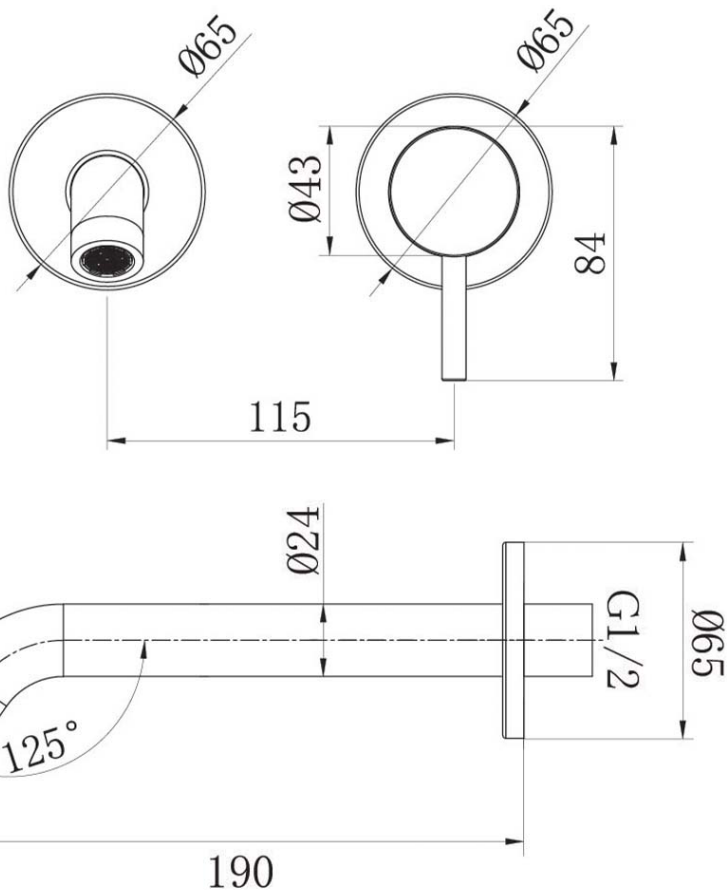

Grace 2.0 Wall Mounted Basin/Bath Trim

Product Image

Product Details

Code:	W366361B
Brand:	Argent
Range:	Grace 2.0
Warranty:	15 Years*
WELS:	5 Star 5 LPM, Reg #: T43820

Additional Features

Technical Specification

Required Product
M303500

Recommended Products

Additional Notes

- Lead Free
- 115mm Centres
- 35mm Ceramic Cartridge
- Spout Can Be Positioned On The Left Hand Side Of The Mixer Only
- Use as a Bath Mixer By Changing To The Full Flow Aerator Provided In The Box
- Optional Rectangular Plate (200x80mm) Available TC20061

Installation Instructions

* ONLY COMPATIBLE WITH COLOURFLEX BODY M303500

*Please visit argentaust.com.au/warranty to view the full warranty

Note: All dimensions are in millimetres and are subject to normal manufacturing variations. It is recommended to use the physical product measurements for cut-outs and rough-ins as the technical details shown may differ from the actual product. Use acetic cured silicone sealant. Do not use epoxy type adhesives. Clean with damp cloth. Do not use abrasive cleaners, liquids or pastes.

Note: All dimensions are in millimetres and are subject to normal manufacturing variations. Always use the physical product measurements for cut-outs and rough-ins as the technical details shown may differ from the actual product. Use acetic cured silicone sealant. Do not use epoxy type adhesives. Clean with damp cloth. Do not use abrasive cleaners, liquids or pastes.