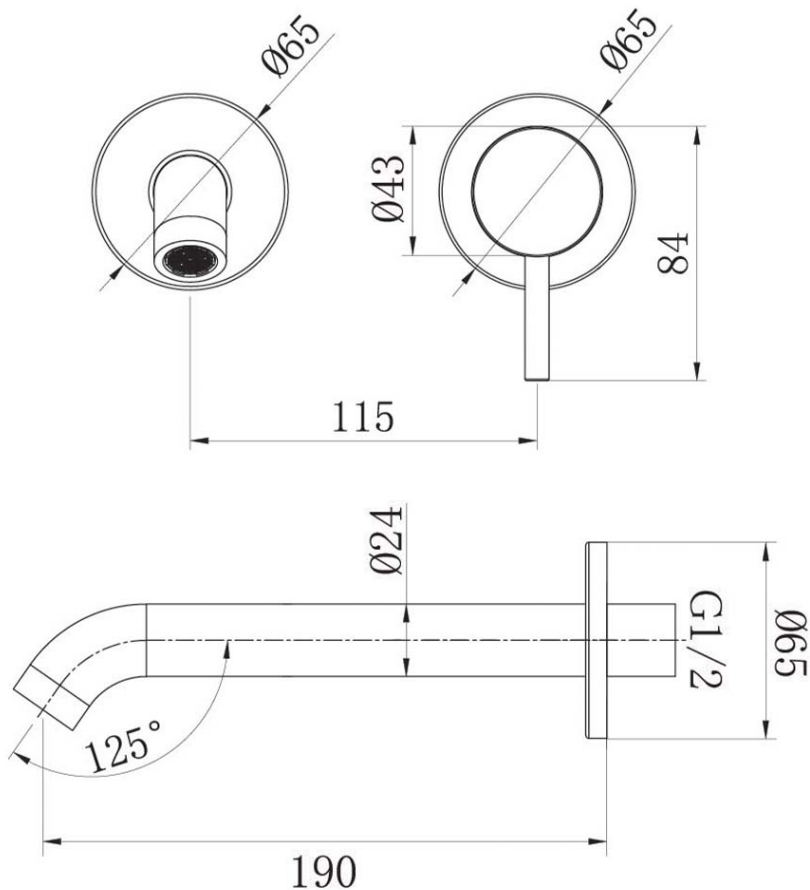

Grace 2.0 Wall Mounted Basin/Bath Trim

Brushed Nickel

Product Image

Product Details

Code:	W366380B
Brand:	Argent
Range:	Grace 2.0
Warranty:	15 Years*
WELS:	5 Star 5 LPM, Reg #: T43820

Additional Features

Required Product
M303500

Recommended Products

Additional Notes

- Lead Free
- 115mm Centres
- 35mm Ceramic Cartridge
- Spout Can Be Positioned On The Left Hand Side Of The Mixer Only
- Use as a Bath Mixer By Changing To The Full Flow Aerator Provided In The Box
- Optional Rectangular Plate (200x80mm) Available TC20080

Installation Instructions
* ONLY COMPATIBLE WITH COLOURFLEX BODY M303500

Technical Specification

*Please visit argentaust.com.au/warranty to view the full warranty

Note: All dimensions are in millimetres and are subject to normal manufacturing variations. It is recommended to use the physical product measurements for cut-outs and rough-ins as the technical details shown may differ from the actual product. Use acetic cured silicone sealant. Do not use epoxy type adhesives. Clean with damp cloth. Do not use abrasive cleaners, liquids or pastes.

Note: All dimensions are in millimetres and are subject to normal manufacturing variations. Always use the physical product measurements for cut-outs and rough-ins as the technical details shown may differ from the actual product. Use acetic cured silicone sealant. Do not use epoxy type adhesives. Clean with damp cloth. Do not use abrasive cleaners, liquids or pastes.