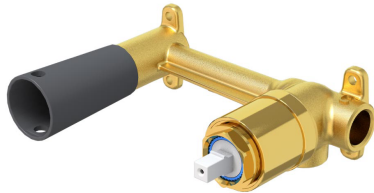

Grace 2.0 Wall Mounted Basin/Bath Trim

Brushed Nickel

Product Image

Product Details

Code:	W366380B
Brand:	Argent
Range:	Grace 2.0
Warranty:	15 Years*
WELS:	5 Star 5 LPM, Reg #: T43820

Additional Features

Required Product
M303500

Recommended Products

Additional Notes

- Lead Free
- 115mm Centres
- 35mm Ceramic Cartridge
- Spout Can Be Positioned On The Left Hand Side Of The Mixer Only
- Use as a Bath Mixer By Changing To The Full Flow Aerator Provided In The Box
- Optional Rectangular Plate (200x80mm) Available TC20080

Installation Instructions
* ONLY COMPATIBLE WITH COLOURFLEX BODY M303500

Technical Specification

*Please visit argentaust.com.au/warranty to view the full warranty

Note: All dimensions are in millimetres and are subject to normal manufacturing variations. It is recommended to use the physical product measurements for cut-outs and rough-ins as the technical details shown may differ from the actual product. Use acetic cured silicone sealant. Do not use epoxy type adhesives. Clean with damp cloth. Do not use abrasive cleaners, liquids or pastes.

ColourFlex Wall Mounted Basin/Bath Mixer Body

Product Image

Product Details

Code:	M303500
Brand:	Argent
Range:	ColourFlex
Warranty:	15 Years*
WELS:	N/A

Additional Features

Required Product

Recommended Products