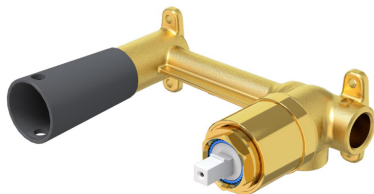

# Grace 2.0 Wall Mounted Basin/Bath Trim

Brushed Gold

## Additional Features

**Required Product**  
M303500

**Recommended Products**

**Additional Notes**

- Lead Free
- 115mm Centres
- 35mm Ceramic Cartridge
- Spout Can Be Positioned On The Left Hand Side Of The Mixer Only
- Use as a Bath Mixer By Changing To The Full Flow Aerator Provided In The Box
- Optional Rectangular Plate (200x80mm) Available TC20085

# ColourFlex Wall Mounted Basin/Bath Mixer Body

**Product Image**

**Product Details**

<b>Code:</b>	<b>M303500</b>
Brand:	Argent
Range:	ColourFlex
Warranty:	15 Years*
WELS:	N/A

**Additional Features**

**Technical Specification**