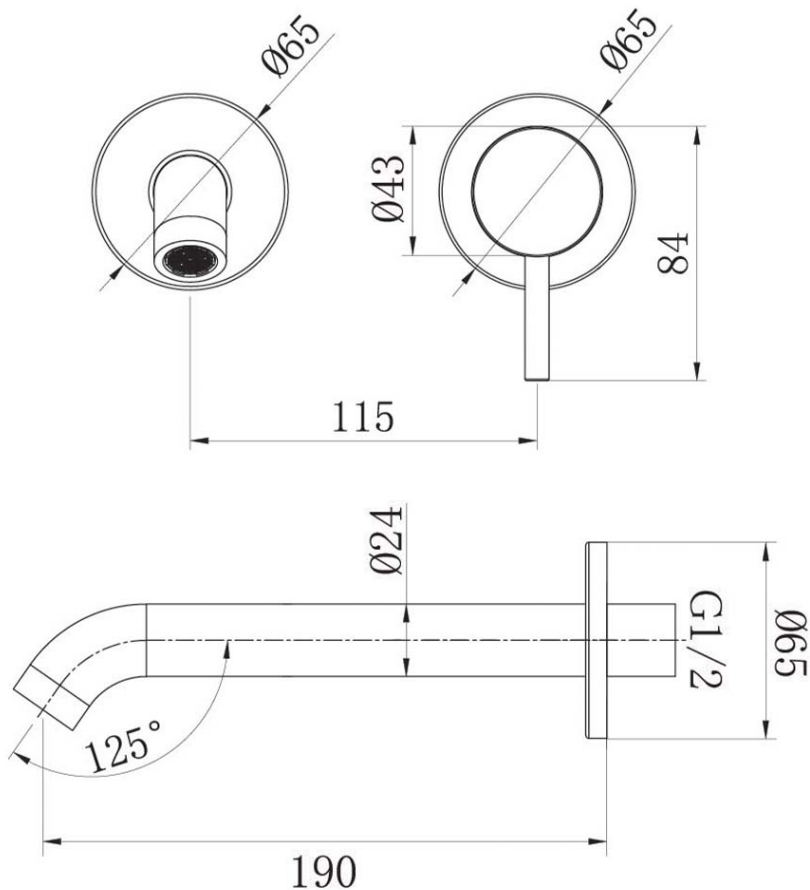

## Additional Features

**Required Product**  
M303500

**Recommended Products**

**Additional Notes**

- Lead Free
- 115mm Centres
- 35mm Ceramic Cartridge
- Spout Can Be Positioned On The Left Hand Side Of The Mixer Only
- Use as a Bath Mixer By Changing To The Full Flow Aerator Provided In The Box
- Optional Rectangular Plate (200x80mm) Available TC20085

## Technical Specification

\*Please visit [argentaust.com.au/warranty](http://argentaust.com.au/warranty) to view the full warranty

Note: All dimensions are in millimetres and are subject to normal manufacturing variations. It is recommended to use the physical product measurements for cut-outs and rough-ins as the technical details shown may differ from the actual product. Use acetic cured silicone sealant. Do not use epoxy type adhesives. Clean with damp cloth. Do not use abrasive cleaners, liquids or pastes.

Note: All dimensions are in millimetres and are subject to normal manufacturing variations. Always use the physical product measurements for cut-outs and rough-ins as the technical details shown may differ from the actual product. Use acetic cured silicone sealant. Do not use epoxy type adhesives. Clean with damp cloth. Do not use abrasive cleaners, liquids or pastes.