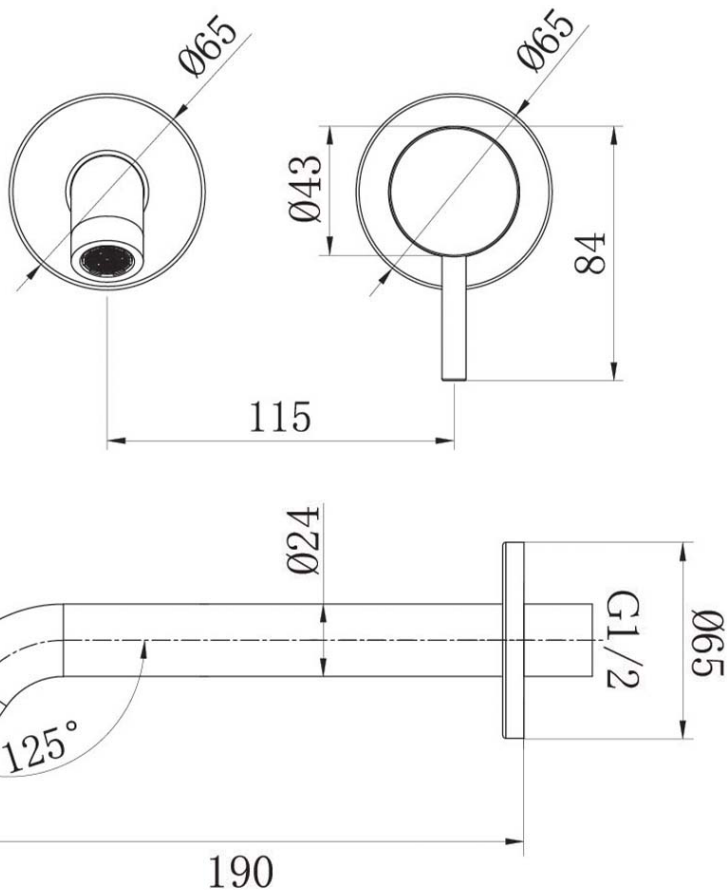

Installation Instructions

* ONLY COMPATIBLE WITH COLOURFLEX BODY M303500

*Please visit argentaust.com.au/warranty to view the full warranty

Note: All dimensions are in millimetres and are subject to normal manufacturing variations. It is recommended to use the physical product measurements for cut-outs and rough-ins as the technical details shown may differ from the actual product. Use acetic cured silicone sealant. Do not use epoxy type adhesives. Clean with damp cloth. Do not use abrasive cleaners, liquids or pastes.