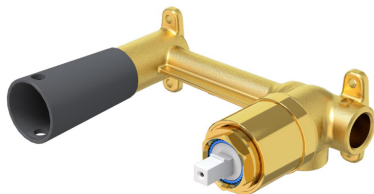

# Grace 2.0 Wall Mounted Basin/Bath Trim

Gun Metal

## Technical Specification

**Required Product**  
M303500

**Recommended Products**

**Additional Notes**

- Lead Free
- 115mm Centres
- 35mm Ceramic Cartridge
- Spout Can Be Positioned On The Left Hand Side Of The Mixer Only
- Use as a Bath Mixer By Changing To The Full Flow Aerator Provided In The Box
- Optional Rectangular Plate (200x80mm) Available TC20090

**Installation Instructions**

\* ONLY COMPATIBLE WITH COLOURFLEX BODY M303500

\*Please visit [argentaust.com.au/warranty](http://argentaust.com.au/warranty) to view the full warranty

Note: All dimensions are in millimetres and are subject to normal manufacturing variations. It is recommended to use the physical product measurements for cut-outs and rough-ins as the technical details shown may differ from the actual product. Use acetic cured silicone sealant. Do not use epoxy type adhesives. Clean with damp cloth. Do not use abrasive cleaners, liquids or pastes.

# ColourFlex Wall Mounted Basin/Bath Mixer Body

**Product Image**

**Product Details**

<b>Code:</b>	<b>M303500</b>
Brand:	Argent
Range:	ColourFlex
Warranty:	15 Years*
WELS:	N/A

**Additional Features**

**Required Product**