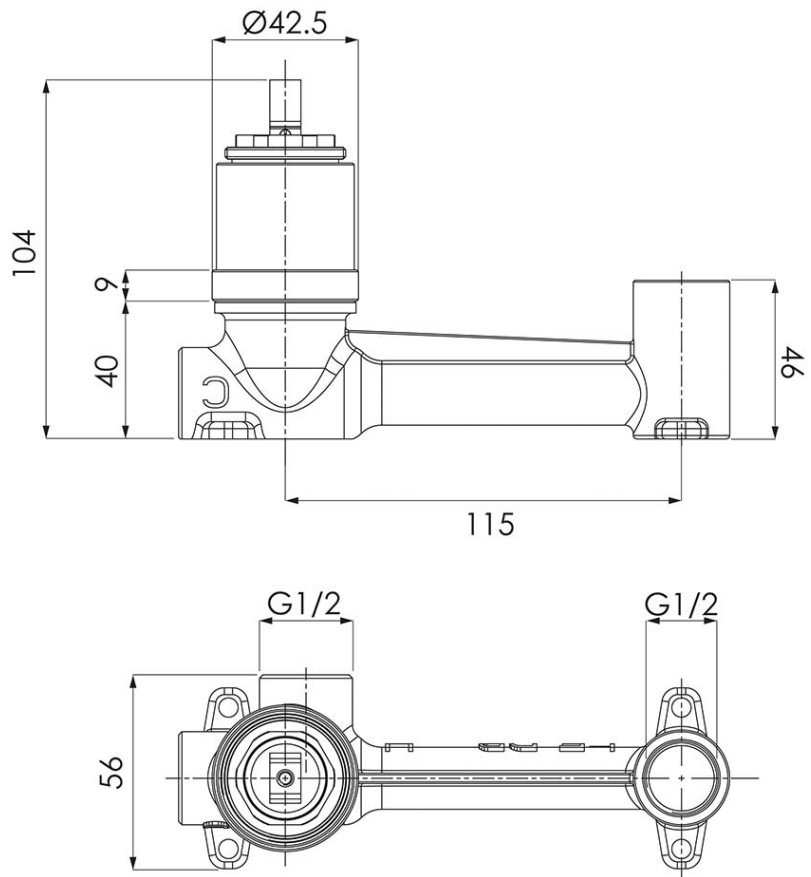

Additional Features

Technical Specification

Required Product

Recommended Products

Additional Notes

- Lead Free
- One Body For All Colours & Designs
- 4 Screw Fixing for Accurate Installation
- Compact Body