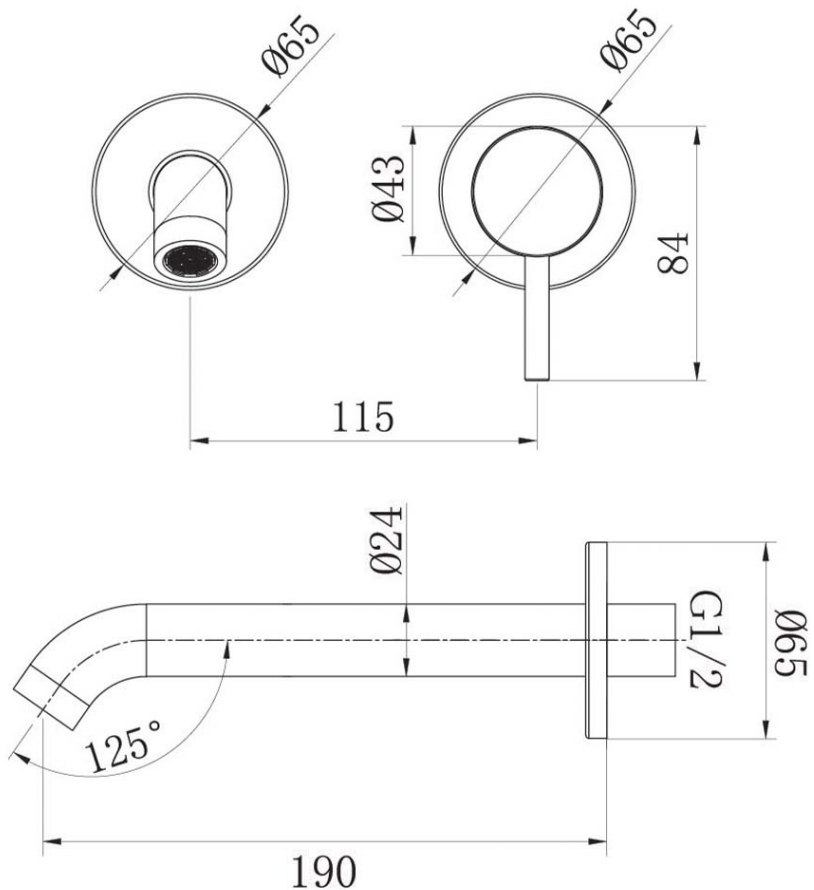

Grace 2.0 Wall Mounted Basin/Bath Trim

Matte Black

Product Image

Product Details

Code:	W366395B
Brand:	Argent
Range:	Grace 2.0
Warranty:	15 Years*
WELS:	5 Star 5 LPM, Reg #: T43820

Additional Features

Required Product
M303500

Recommended Products

Additional Notes

- Lead Free
- 115mm Centres
- 35mm Ceramic Cartridge
- Spout Can Be Positioned On The Left Hand Side Of The Mixer Only
- Use as a Bath Mixer By Changing To The Full Flow Aerator Provided In The Box
- Optional Rectangular Plate (200x80mm) Available TC20095

Installation Instructions

* ONLY COMPATIBLE WITH COLOURFLEX BODY M303500

Technical Specification

*Please visit argentaust.com.au/warranty to view the full warranty

Note: All dimensions are in millimetres and are subject to normal manufacturing variations. It is recommended to use the physical product measurements for cut-outs and rough-ins as the technical details shown may differ from the actual product. Use acetic cured silicone sealant. Do not use epoxy type adhesives. Clean with damp cloth. Do not use abrasive cleaners, liquids or pastes.

Note: All dimensions are in millimetres and are subject to normal manufacturing variations. Always use the physical product measurements for cut-outs and rough-ins as the technical details shown may differ from the actual product. Use acetic cured silicone sealant. Do not use epoxy type adhesives. Clean with damp cloth. Do not use abrasive cleaners, liquids or pastes.