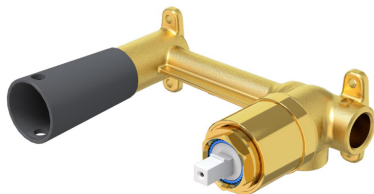

Grace 2.0 Wall Mounted Basin/Bath Trim

Matte Black

Product Image

Product Details

Code:	W366395B
Brand:	Argent
Range:	Grace 2.0
Warranty:	15 Years*
WELS:	5 Star 5 LPM, Reg #: T43820

Additional Features

Required Product
M303500

Recommended Products

Additional Notes

- Lead Free
- 115mm Centres
- 35mm Ceramic Cartridge
- Spout Can Be Positioned On The Left Hand Side Of The Mixer Only
- Use as a Bath Mixer By Changing To The Full Flow Aerator Provided In The Box
- Optional Rectangular Plate (200x80mm) Available TC20095

Installation Instructions

* ONLY COMPATIBLE WITH COLOURFLEX BODY M303500

Technical Specification

*Please visit argentaust.com.au/warranty to view the full warranty

Note: All dimensions are in millimetres and are subject to normal manufacturing variations. It is recommended to use the physical product measurements for cut-outs and rough-ins as the technical details shown may differ from the actual product. Use acetic cured silicone sealant. Do not use epoxy type adhesives. Clean with damp cloth. Do not use abrasive cleaners, liquids or pastes.

ColourFlex Wall Mounted Basin/Bath Mixer Body

Product Image

Product Details

Code:	M303500
Brand:	Argent
Range:	ColourFlex
Warranty:	15 Years*
WELS:	N/A

Additional Features

Technical Specification

Required Product